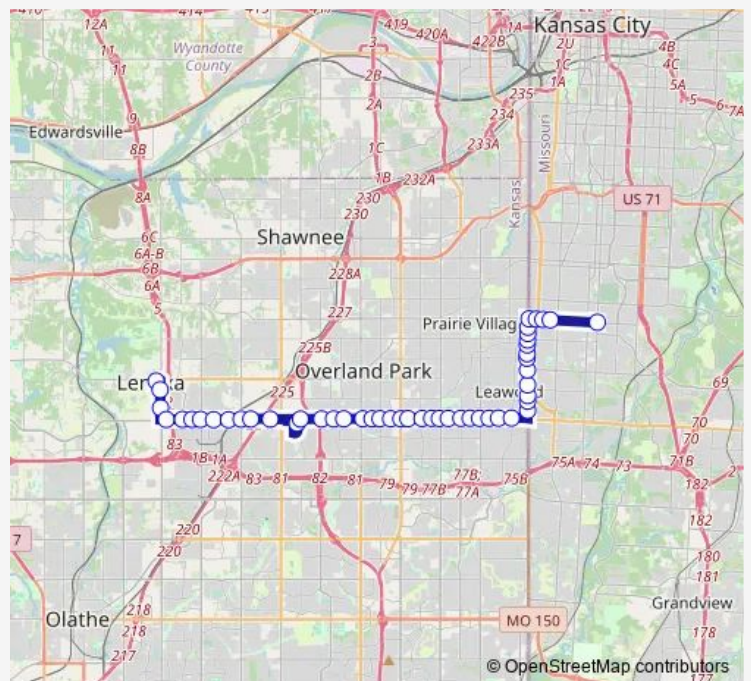

Bus 495 95th Street

[Go to website](#)

Direction
 ON Scarborough AT 87th ST Southbound — 75th & Troost Metrocenter
 49 stops
[Open route schedule](#)

- ON Scarborough AT 87th ST Southbound
- ON Renner AT Monrovia Southbound Farside
- ON Renner AT Shops AT Prairie Creek Southbound
- ON 95th Bwtween Renner AND Ridge Eastbound Farside
- ON 95th AT Loliret Blvd Eastbound Farside
- ON 95th AT Twilight Lane Nearside
- ON 95th AT Lackman Eastbound Nearside
- ON 95th AT Dice Lane
- ON 95th Santa FE Trail DR Eastbound Nearside
- ON 95th AT Pflumm RD Eastbound Farside
- ON 95th AT Noland Eastbound Farside
- ON 95th AT Monrovia Eastbound Nearside
- OAK Park Mall Park AND Ride
- ON W 95th ST AT Nieman Road Eastbound Farside
- ON 95th AT Switzer Eastbound Farside
- ON 95th AT Connell DR Eastbound
- ON 95th AT Kessler Eastbound Farside
- ON 95th AT Antioch Eastbound Farside
- ON 95th AT Hardy Eastbound Nearside
- ON 95th AT Lowell Eastbound Nearside
- ON 95th AT Foster/Riley Eastbound Farside

Route schedule

ON Scarborough AT 87th ST Southbound — 75th & Troost Metrocenter

Monday	05:46-17:52
Tuesday	05:46-17:52
Wednesday	05:46-17:52
Thursday	05:46-17:52
Friday	05:46-17:52
Saturday	—
Sunday	—

Route info

Direction: ON Scarborough AT 87th ST Southbound

Stops: 49

Trip Duration: 0 hour 56 min

■ 495 — 95th Street

ON 95th AT Metcalf Eastbound Farside

ON 95th AT Barkley St

ON 95th AT Lamar Eastbound Farside

ON 95th AT Outlook Eastbound

ON 95th ST AT Nall Eastbound Nearside

ON 95th AT Rosewood Eastbound

ON 95th AT ROE Eastbound

ON 95th AT Delmar ST Eastbound

ON 95th AT Mission Eastbound

ON 95th AT Wenonga RD Eastbound

ON 95th AT Chadwick/Ensley Eastbound