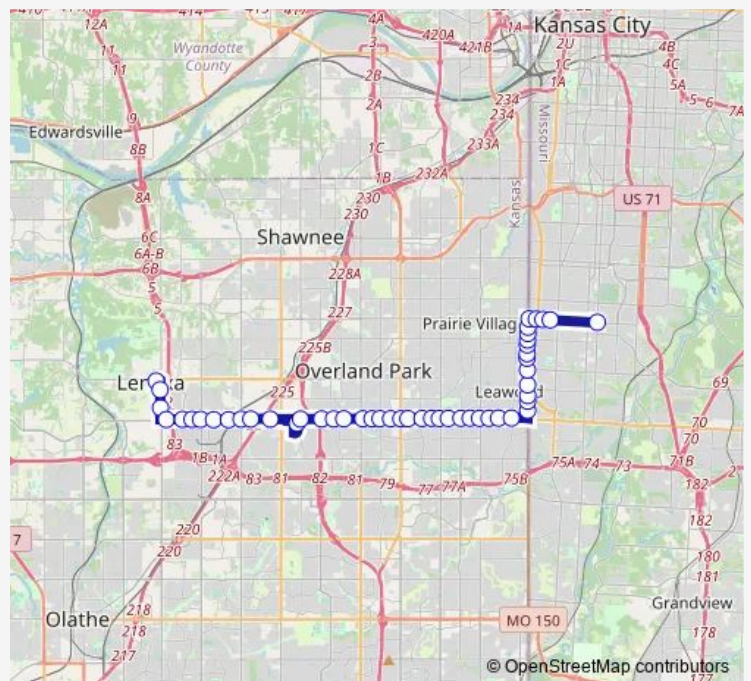

Bus 495 95th Street

[Go to website](#)

Direction
 ON Scarborough AT 87th ST Southbound — 75th & Troost Metrocenter
 49 stops
[Open route schedule](#)

- ON Scarborough AT 87th ST Southbound
- ON Renner AT Monrovia Southbound Farside
- ON Renner AT Shops AT Prairie Creek Southbound
- ON 95th Bwtween Renner AND Ridge Eastbound Farside
- ON 95th AT Loliret Blvd Eastbound Farside
- ON 95th AT Twilight Lane Nearside
- ON 95th AT Lackman Eastbound Nearside
- ON 95th AT Dice Lane
- ON 95th Santa FE Trail DR Eastbound Nearside
- ON 95th AT Pflumm RD Eastbound Farside
- ON 95th AT Noland Eastbound Farside
- ON 95th AT Monrovia Eastbound Nearside
- OAK Park Mall Park AND Ride
- ON W 95th ST AT Nieman Road Eastbound Farside
- ON 95th AT Switzer Eastbound Farside
- ON 95th AT Connell DR Eastbound
- ON 95th AT Kessler Eastbound Farside
- ON 95th AT Antioch Eastbound Farside
- ON 95th AT Hardy Eastbound Nearside
- ON 95th AT Lowell Eastbound Nearside
- ON 95th AT Foster/Riley Eastbound Farside

Route schedule

ON Scarborough AT 87th ST Southbound — 75th & Troost Metrocenter

Monday	05:46-17:52
Tuesday	05:46-17:52
Wednesday	05:46-17:52
Thursday	05:46-17:52
Friday	05:46-17:52
Saturday	—
Sunday	—

Route info

Direction: ON Scarborough AT 87th ST Southbound

Stops: 49

Trip Duration: 0 hour 56 min

495 — 95th Street

ON 95th AT Metcalf Eastbound Farside

ON 95th AT Barkley St

ON 95th AT Lamar Eastbound Farside

ON 95th AT Outlook Eastbound

ON 95th ST AT Nall Eastbound Nearside

ON 95th AT Rosewood Eastbound

ON 95th AT ROE Eastbound

ON 95th AT Delmar ST Eastbound

ON 95th AT Mission Eastbound

ON 95th AT Wenonga RD Eastbound

ON 95th AT Chadwick/Ensley Eastbound