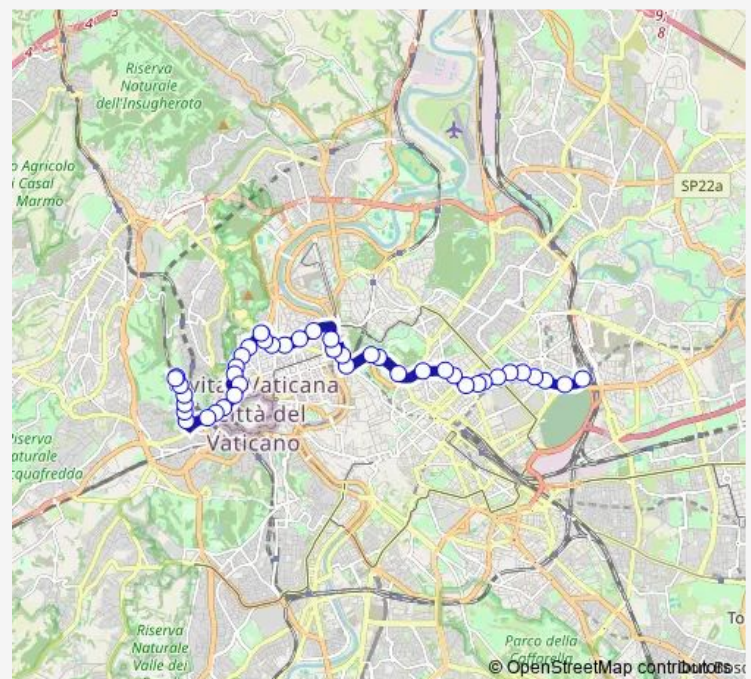

Catania/Lecce

Bari/Salerno

Morgagni/Regina Margherita

Policlinico (H)

Policlinico/Castro Pretorio

Croce Rossa

C.So D'Italia/Porta Pia

Fiume

### Route schedule

Staz.Ne Tiburtina (Mb) — Valle Aurelia

Monday 04:43-24:00

Tuesday 04:43-24:00

Wednesday 04:43-24:00

Thursday 04:43-24:00

Friday 04:43-24:00

Saturday 04:44-24:00

### Route info

Direction: Staz.Ne Tiburtina (Mb)

Stops: 42

Trip Duration: 0 hour 49 min

495

BusMaps

P.Za Mazzini

Mazzini/Calboli

## Route info

Direction: Valle Aurelia

Stops: 40

Trip Duration: 0 hour 40 min

C.So D'Italia/Po

Calabria

C.So D'Italia/P.Za Fiume

Porta Pia