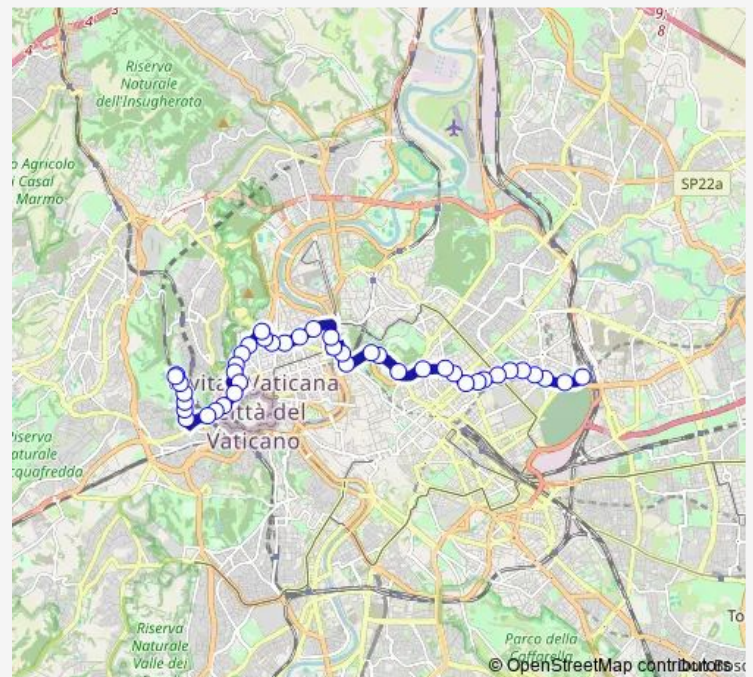

### Route schedule

STAZ.NE TIBURTINA (MB) — Valle Aurelia

Monday 04:43-24:00

Tuesday 04:43-24:00

Wednesday 04:43-24:00

Thursday 04:43-24:00

Friday 04:43-24:00

Saturday 04:44-24:00

### Route info

Direction: STAZ.NE TIBURTINA (MB)

Stops: 42

Trip Duration: 0 hour 44 min

P.ZA MAZZINI

Mazzini/Calboli

Mazzini/Angelico

Mazzini/Bafile

## Route schedule

Valle Aurelia — STAZ.NE TIBURTINA (MB)

Monday 05:25-24:00

Tuesday 05:25-24:00

Wednesday 05:25-24:00

Thursday 05:25-24:00

Friday 05:25-24:00

Saturday 05:25-24:00

## Route info

Direction: Valle Aurelia

Stops: 40

Trip Duration: 1 hour 5 min

C.So D'Italia/Po

Calabria

C.So D'Italia/P.Za Fiume

Porta Pia