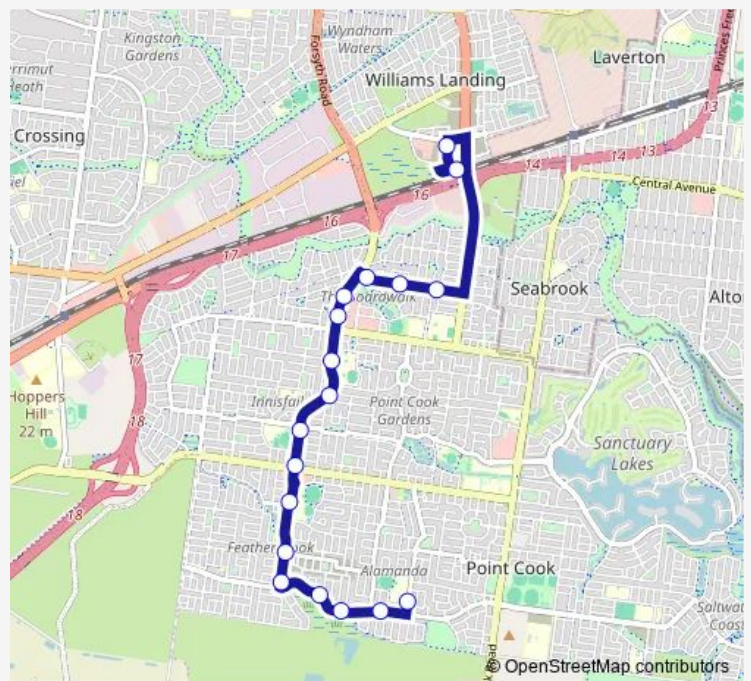

**Route schedule**

Ivory Ave/Alamanda Bvd (Point Cook) — Williams Landing Station (Williams Landing)

Monday	05:38-21:27
Tuesday	05:38-21:27
Wednesday	05:38-21:27
Thursday	05:38-21:27
Friday	05:38-21:27
Saturday	07:02-21:10
Sunday	07:02-21:10

**Route info**

Direction: Ivory Ave/Alamanda Bvd (Point Cook)

Stops: 20

Trip Duration: 0 hour 21 min

495 — Point Cook South - Williams Landing Station

## Direction

Williams Landing Station (Williams Landing) — Ivory Ave/Alamanda Bvd (Point Cook)

18 stops

[Open route schedule](#)

Williams Landing Station (Williams Landing)

Overton Rd/Kendall St (Williams Landing)

## Route schedule

Williams Landing Station (Williams Landing) — Ivory Ave/Alamanda Bvd (Point Cook)

Monday	06:14-21:17
Tuesday	06:14-21:17
Wednesday	06:14-21:17
Thursday	06:14-21:17
Friday	06:14-00:16 <sup>+1</sup>
Saturday	06:35-00:33 <sup>+1</sup>
Sunday	06:35-00:33 <sup>+1</sup>