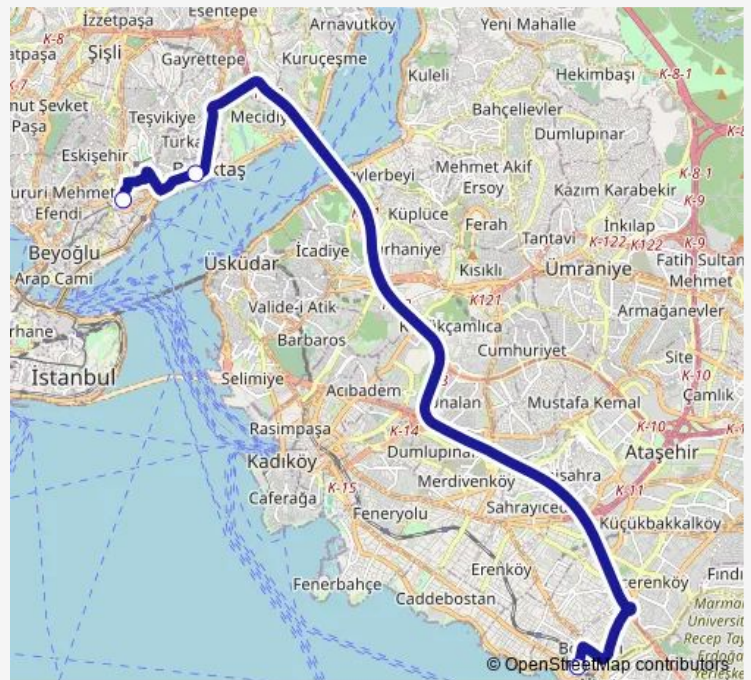

# Bus BOSTANCI -D100 KARAYOLU -TAKSİM Bostancı - Taksim

[Go to website](#)**Direction**

Bostancı — Taksim

3 stops

[Open route schedule](#)

Bostancı

Beşiktaş

Taksim

## Route schedule

Bostancı — Taksim

Monday	06:00
Tuesday	06:00
Wednesday	06:00
Thursday	06:00
Friday	06:00
Saturday	06:00
Sunday	08:00

## Route info

Direction: Bostancı

Stops: 3

Trip Duration: 0 hour 30 min

■ BOSTANCI -D100 KARAYOLU -TAKSİM — Bostancı - Taksim

BusMaps

**Direction**

Taksim — Bostancı

2 stops

[Open route schedule](#)

Taksim

Bostancı

**Route schedule**

Taksim — Bostancı

Monday	06:00
Tuesday	06:00
Wednesday	06:00
Thursday	06:00
Friday	06:00
Saturday	06:00
Sunday	08:00

**Route info**