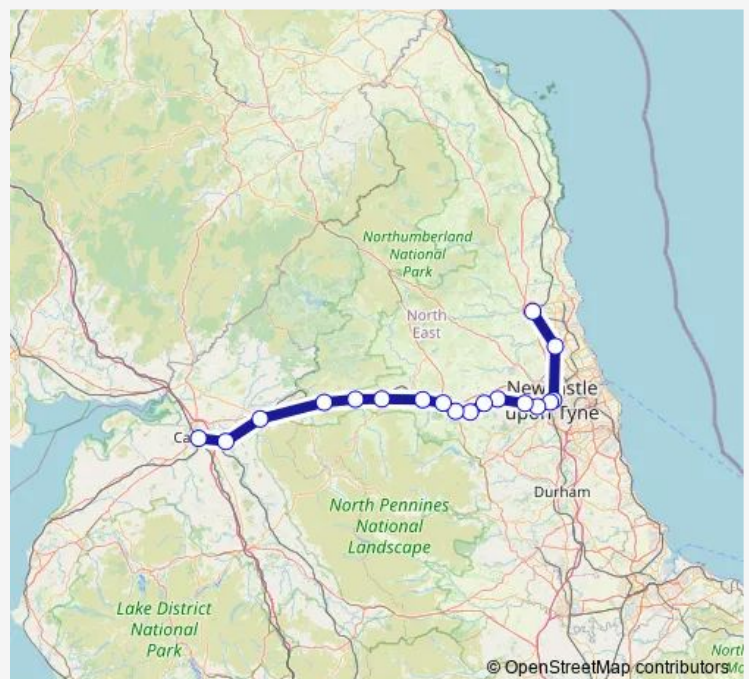

Corbridge

Hexham

Haydon Bridge

Bardon Mill

Haltwhistle

Brampton (Cumbria)

Wetheral

Carlisle

Route schedule

Morpeth — Carlisle

Monday 08:55-21:02

Tuesday 08:55-21:02

Wednesday 08:55-21:02

Thursday 08:55-21:02

Friday 08:55-21:02

Saturday 08:55-18:56

Sunday —

Route info

Direction: Morpeth

Stops: 18

Trip Duration: 2 hour 3 min

■ Nt:Mpt->Car — NT train service from MPT to Car

Nt:Mpt->Car Rail time schedules and route maps are available in an offline PDF at busmaps.com. Use the busmaps.com website to see live bus times, train schedule or subway schedule, and step-by-step directions for all public transit in Newcastle upon Tyne