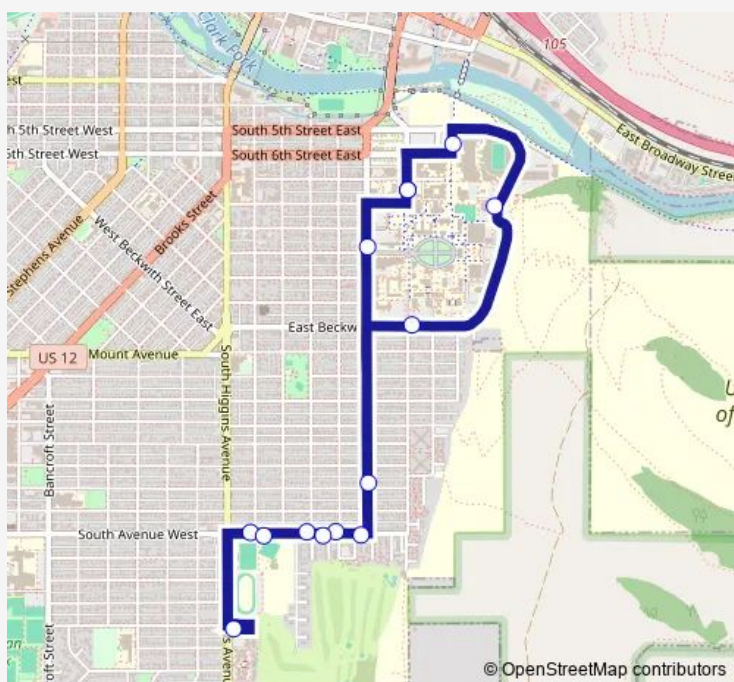

Direction

Maurice & Connell (Charging Station) — Maurice & Connell (Charging Station)

14 stops

[Open route schedule](#)

- Maurice & Connell (Charging Station)
- Van Buren & 5th St E (Adams Center)
- University Center
- Science Complex
- South Ave E & Helen Ave.
- South Ave E & Hilda Ave.
- South Ave E & Gerald Ave.
- Lewis and Clark Park and Ride
- South Ave E & Gerald Ave. (Dornblaser Park & Ride)
- South Ave E & Granite Ct
- South Ave E & Arthur Ave.
- Arthur Ave & Central Ave
- Arthur Ave & University Ave.
- Maurice & Connell (Charging Station)

Route schedule

Maurice & Connell (Charging Station) — Maurice & Connell (Charging Station)

| | |
|-----------|-------------|
| Monday | — |
| Tuesday | — |
| Wednesday | — |
| Thursday | — |
| Friday | — |
| Saturday | 07:30-18:00 |
| Sunday | — |

Route info

Direction: Maurice & Connell (Charging Station)

Stops: 14

Trip Duration: 0 hour 30 min

Commencement South — Lewis & Clark

Commencement South Bus time schedules and route maps are available in an offline PDF at busmaps.com. Use the busmaps.com website to see live bus times, train schedule or subway schedule, and step-by-step directions for all public transit in Missoula