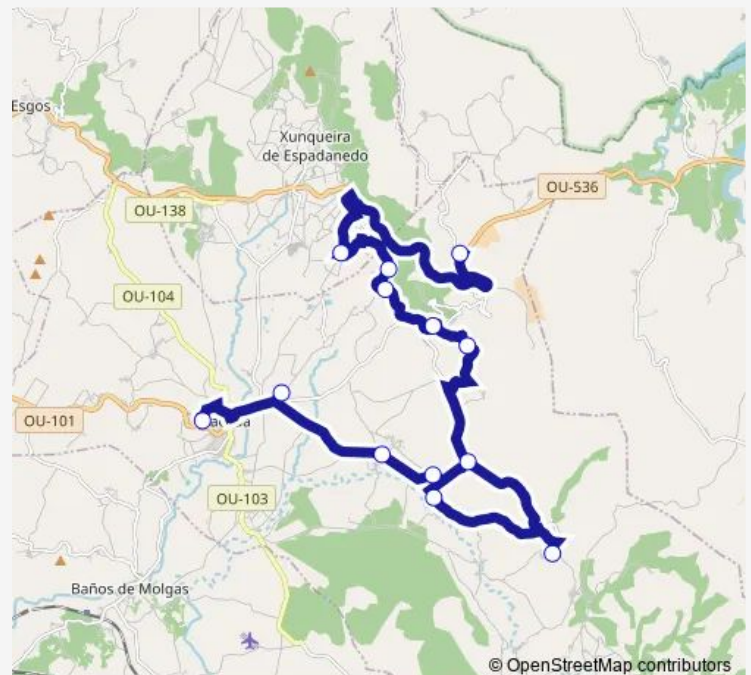

Alto DO Rodicio

Route schedule

IES San Mamede — Alto DO Rodicio

Monday	17:30
Tuesday	14:10
Wednesday	14:10
Thursday	14:10
Friday	14:10
Saturday	—
Sunday	—

Route info

Direction: IES San Mamede

Stops: 13

Trip Duration: 0 hour 34 min

Direction

Alto DO Rodicio — IES San Mamede

13 stops

[Open route schedule](#)

Alto DO Rodicio

SAN Miguel DE Ramil

Outeiro DO Cabo

Asadur (refuxio)

IES San Mamede

Route schedule

Alto DO Rodicio — IES San Mamede

Monday 07:46

Tuesday 07:46

Wednesday 07:46

Thursday 07:46

Friday 07:46

Saturday —

Sunday —

Route info

Direction: Alto DO Rodicio

Stops: 13

Trip Duration: 0 hour 34 min

XG602022 Bus time schedules and route maps are available in an offline PDF at busmaps.com. Use the busmaps.com website to see live bus times, train schedule or subway schedule, and step-by-step directions for all public transit in Maceda