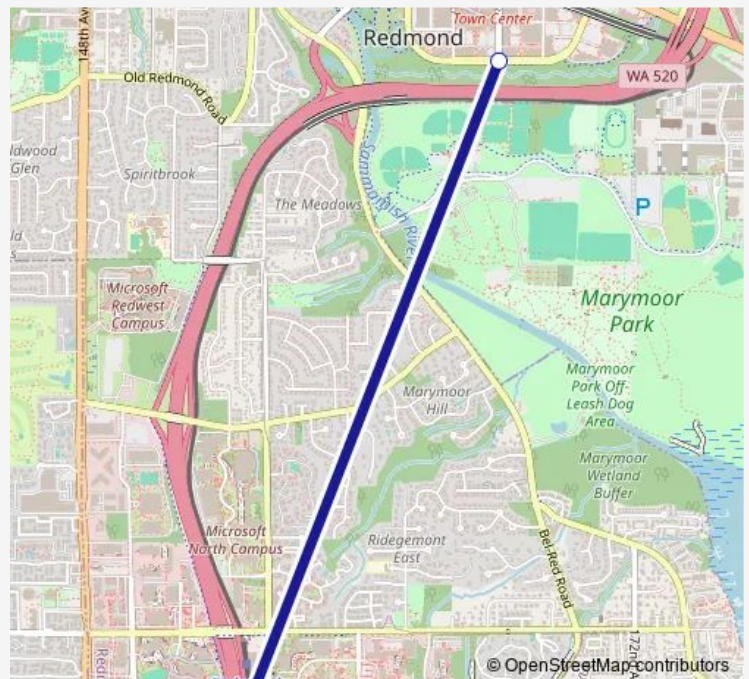

Bus RTC (E Route)

[Go to website](#)

Direction

Redmond Town B5 — Otc

2 stops

[Open route schedule](#)

Redmond Town B5

Otc

Route schedule

Redmond Town B5 — Otc

Monday	15:50-19:20
Tuesday	15:50-19:20
Wednesday	15:50-19:20
Thursday	15:50-19:20
Friday	15:50-19:20
Saturday	—
Sunday	—

Route info

Direction: Redmond Town B5

Stops: 2

Trip Duration: 0 hour 30 min

■ RTC (E Route)

BusMaps

Bus time schedules and route maps are available in an offline PDF at busmaps.com. Use the busmaps.com website to see live bus times, train schedule or subway schedule, and step-by-step directions for all public transit in Redmond