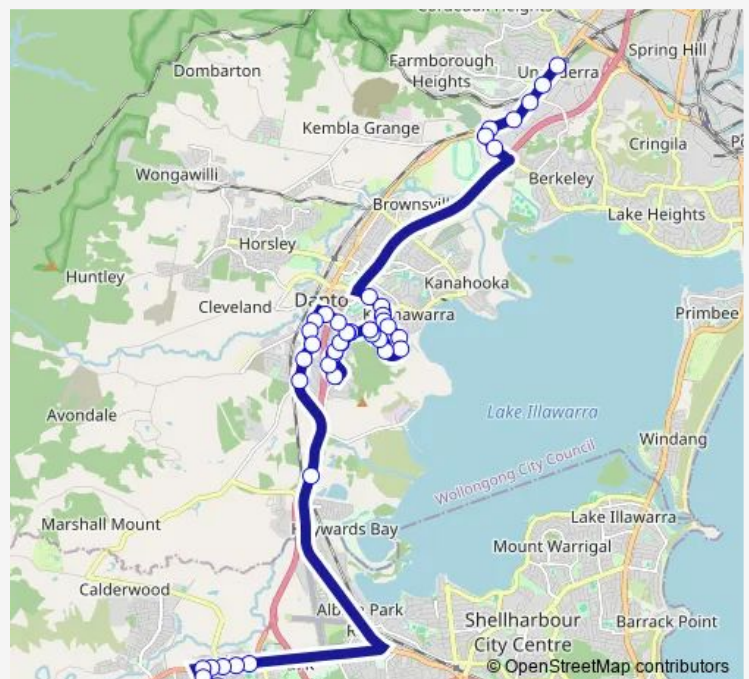

School Bus S192 St Pauls PS to Princes Hwy bf Tannery St

[Go to website](#)

Direction

Princes Hwy Opp Victoria St — St Joseph's Catholic High School, Church St

42 stops

[Open route schedule](#)

- Princes Hwy Opp Victoria St
- Princes Hwy Opp Farmborough Rd
- Princes Hwy Opp Orana Pde
- Princes Hwy At Orangegrove Av
- Princes Hwy At Canterbury Rd
- Northcliffe Dr After Princes Hwy
- Northcliffe Dr Opp Pharlap Av
- Dapto Citizens Bowling Club, Fowlers Rd
- Fowlers Rd Opp Lakelands Dr
- Lakelands Dr Before Wayndarra Way
- Wyndarra Way At Kurrawa Cres
- Wyndarra Way Opp Weemala Cres
- Wyndarra Way Opp Wybalena Av
- Wyndarra Way Opp Walbon Cres
- Wyndarra Way Opp Willandra Pl
- Wyndarra Way At Pinnacle Way
- Wyndarra Way Before Emerson Rd
- Emerson Rd At Wayndarra Way
- Emerson Rd Opp Atkinson Av
- Compton St After Emerson Rd
- Compton St Opp Beltana Av

Route schedule

Princes Hwy Opp Victoria St — St Joseph's Catholic High School, Church St

Monday	06:58
Tuesday	06:58
Wednesday	06:58
Thursday	06:58
Friday	06:58
Saturday	—
Sunday	—

Route info

Direction: Princes Hwy Opp Victoria St

Stops: 42

Trip Duration: 0 hour 52 min

S192 — St Pauls PS to Princes Hwy bf Tannery St

Compton St Opp Brown Av

Compton St At Cormack Av

Compton St Opp Deeson Pl

Compton St Opp Rutledge Av

Compton St After Belmont Rd

Route info

Direction: St Joseph's Catholic High School, Church St

Stops: 45

Trip Duration: 0 hour 38 min

Compton St Before Emerson Rd

Emerson Rd At Atkinson Av

Emerson Rd At Wayndarra Way

Wyndarra Way Opp Emerson Rd