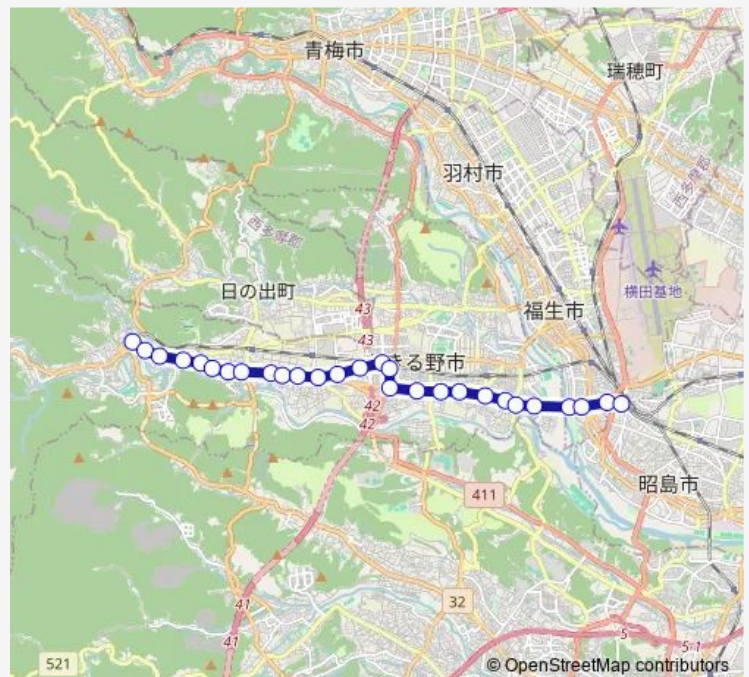

野辺南

### Route schedule

武蔵五日市駅 — 拝島駅

Monday 04:31

Tuesday 04:31

Wednesday 04:31

Thursday 04:31

Friday 04:31

Saturday 04:31

### Route info

Direction: 武蔵五日市駅

Stops: 28

Trip Duration: 0 hour 32 min

■ 五40

西小川  
小川  
玉見ヶ崎  
睦橋  
内出  
内出東  
拝島駅

五40 Bus time schedules and route maps are available in an offline PDF at [busmaps.com](https://busmaps.com). Use the [busmaps.com](https://busmaps.com) website to see live bus times, train schedule or subway schedule, and step-by-step directions for all public transit in Fussa