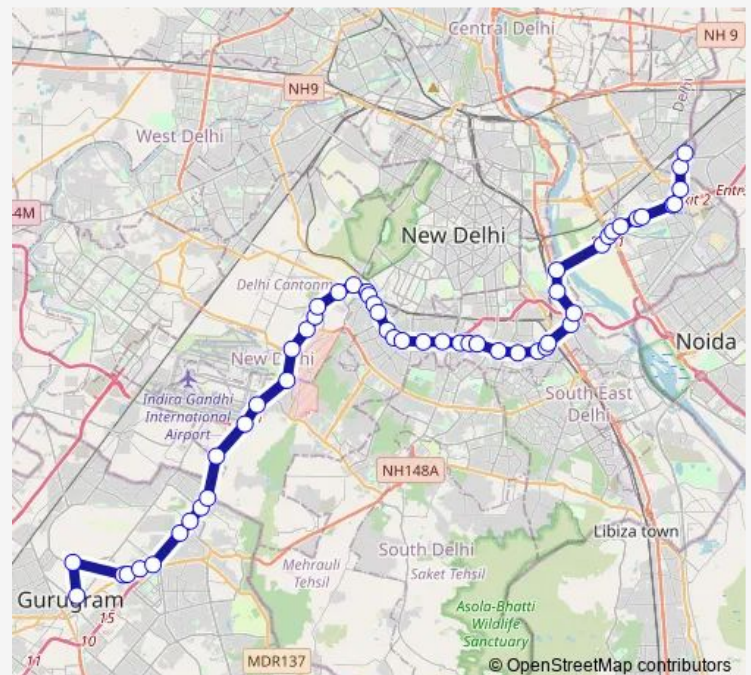

### Route schedule

Gurugram ISBT — Anand Vihar Isbt Main Road

Monday 10:10-13:00

Tuesday 10:10-13:00

Wednesday 10:10-13:00

Thursday 10:10-13:00

Friday 10:10-13:00

Saturday 10:10-13:00

### Route info

Direction: Gurugram ISBT

Stops: 52

Trip Duration: 2 hour 59 min

Anandviharisbt-Gurgaon

Satya Niketan

Gurudwara Moti Bagh

Moti Bagh