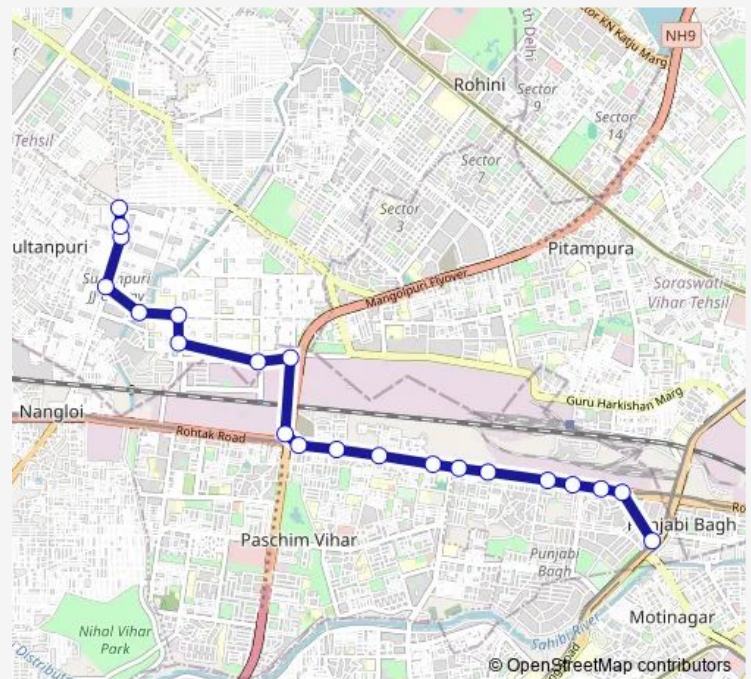

Bus 992adown

[Go to website](#)

Direction

Punjabi Bagh Terminal — Sultanpuri Terminal

21 stops

[Open route schedule](#)

Punjabi Bagh Terminal

Agarsen Hospital

Shivaji Park

SPM College

Madipur Village

Madipur JJ Colony Metro Station

Ordinance Depot

Shiva Enclave/ New Multan Nagar

Multan Nagar

Paschim Vihar Super Bazar (West Metro Station)

Peeragarhi Chowk

Peera Garhi (Outer Ring Road)

B-Block Mangolpuri

Q-Block Mangolpuri

T Block Mangol Puri

Mangol Puri S Block

Sultan Puri AB Block Extension

Jalebi Chowk Sultan Puri AB Block

Sultanpuri D Block

Sultanpuri C Block

Sultanpuri Terminal

Route schedule

Punjabi Bagh Terminal — Sultanpuri Terminal

Monday 12:12-16:45

Tuesday 12:12-16:45

Wednesday 12:12-16:45

Thursday 12:12-16:45

Friday 12:12-16:45

Saturday 12:12-16:45

Sunday 12:12-16:45

Route info

Direction: Punjabi Bagh Terminal

Stops: 21

Trip Duration: 0 hour 35 min

992adown

BusMaps