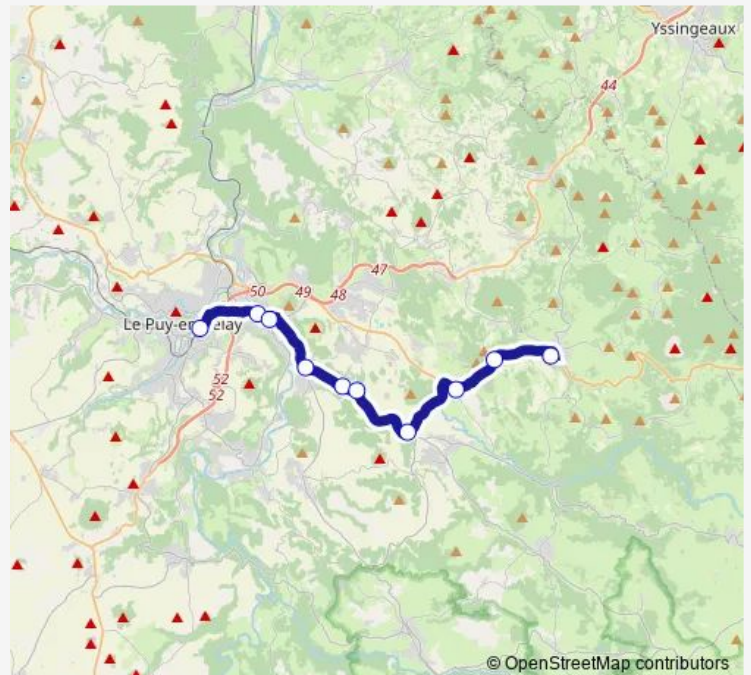

La Berthe du Fiou

La Station

Les Pandraux

Noustoulet Ecole

La Paravent

Place E. Mauras

Route schedule

Pôle intermodal — Place E. Mauras

Monday 18:20

Tuesday 18:20

Wednesday 12:20

Thursday 18:20

Friday 18:20

Saturday —

Sunday —

Route info

Direction: Pôle intermodal

Stops: 10

Trip Duration: 0 hour 35 min

Direction

Place E. Mauras — Pôle intermodal

10 stops

[Open route schedule](#)

Place E. Mauras

Saturday —

Sunday —

Route info

Direction: Place E. Mauras

Stops: 10

Trip Duration: 0 hour 30 min

H43 Bus time schedules and route maps are available in an offline PDF at busmaps.com. Use the busmaps.com website to see live bus times, train schedule or subway schedule, and step-by-step directions for all public transit in Le Puy-en-Velay