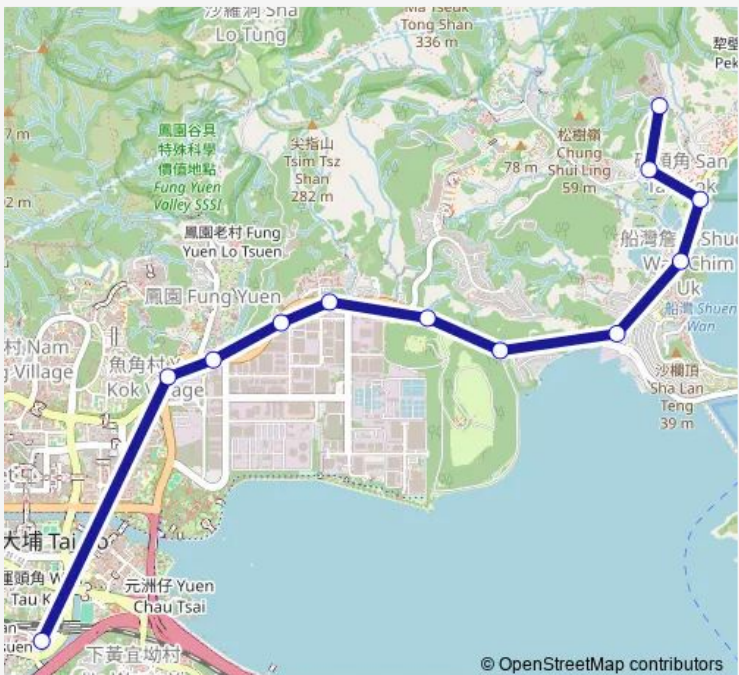

# Bus 20t TAI PO Market Station - TSZ Shan Monastery (Supplementary Service)

[Go to website](#)

**Direction**  
 TSZ Shan Monastery — TAI PO Market Station Minibus Terminus  
 12 stops  
[Open route schedule](#)

- TSZ Shan Monastery
- Tung TSZ Road, Near Universal Gate Road|Tung TSZ Road, Universal Gate Road
- Ting KOK Road, Near Tung TSZ Road
- Ting KOK Road, Chim Uk
- Ting KOK Road, Near SAM MUN Tsai Road
- Ting KOK Road, Fortune Garden
- Ting KOK Road, Near LO FAI Road
- Ting KOK Road, Near TAI PO Industrial Estate
- Ting KOK Road, HA Hang
- Ting KOK Road, Near Fung Yuen Road
- Ting KOK Road, Near YUE Kok
- TAI PO Market Station Minibus Terminus

Route schedule  
 TSZ Shan Monastery — TAI PO Market Station Minibus Terminus

Monday	11:30-16:30
Tuesday	11:30-16:30
Wednesday	11:30-16:30
Thursday	11:30-16:30
Friday	11:30-16:30
Saturday	—
Sunday	—

**Route info**  
 Direction: TSZ Shan Monastery  
 Stops: 12  
 Trip Duration: 0 hour 12 min

## Route info

Direction: TAI PO Market Station Minibus Terminus

Stops: 12

Trip Duration: 0 hour 12 min

20t Bus time schedules and route maps are available in an offline PDF at [busmaps.com](http://busmaps.com). Use the [busmaps.com](http://busmaps.com) website to see live bus times, train schedule or subway schedule, and step-by-step directions for all public transit in Tai Po