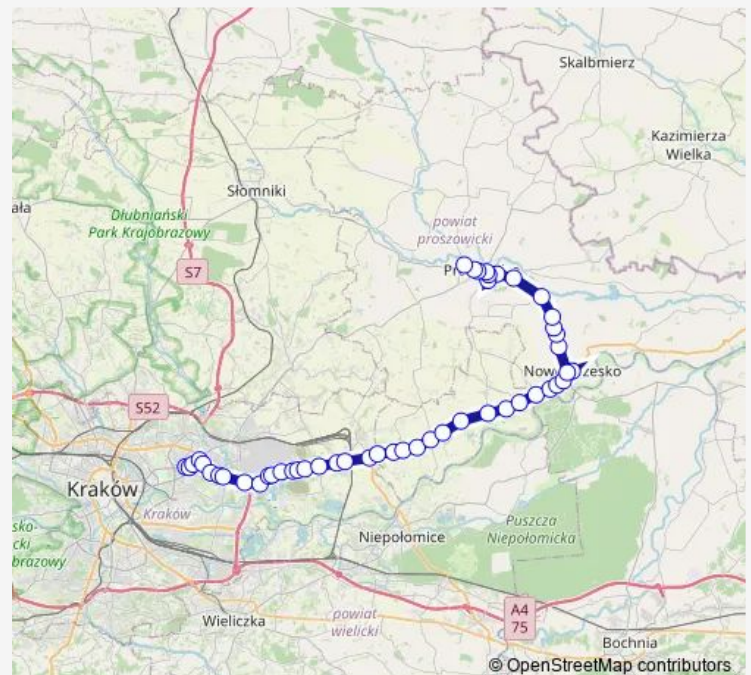

Bus A50

[Go to website](#)

Direction

Kraków Czyżyny Dworzec — Proszowice P+R Kościuszki

49 stops

[Open route schedule](#)

Kraków Czyżyny Dworzec

Kraków Rondo Czyżyńskie

Kraków Bieńczycka

Kraków Rondo Kocmyrzowskie im. Ks. Gorzelanego

Kraków Os. Zgody

Kraków Plac Centralny im. R.Reagana

Kraków Os. Na Skarpie

Kraków Klasztorna

Kraków Fort Mogiła

Kraków Giedroycia

Kraków Brama nr 5

Kraków Meksyk

Kraków Koksochemia

Kraków Cmentarz Pleszów

Kraków Pleszów

Kraków Brama nr 8 02

Kraków Szymańskiego 02

Kraków Wyciąska 02

Kraków Wyciąże Północ 02

Kraków Cło 03

Pobiednik Wielki Komora

Route schedule

Kraków Czyżyny Dworzec — Proszowice P+R Kościuszki

Monday 06:40-22:20

Tuesday 06:40-22:20

Wednesday 06:40-22:20

Thursday 06:40-22:20

Friday 06:40-22:20

Saturday 06:40-20:20

Sunday 06:40-20:20

Route info

Direction: Kraków Czyżyny Dworzec

Stops: 49

Trip Duration: 1 hour 7 min

■ A50

BusMaps