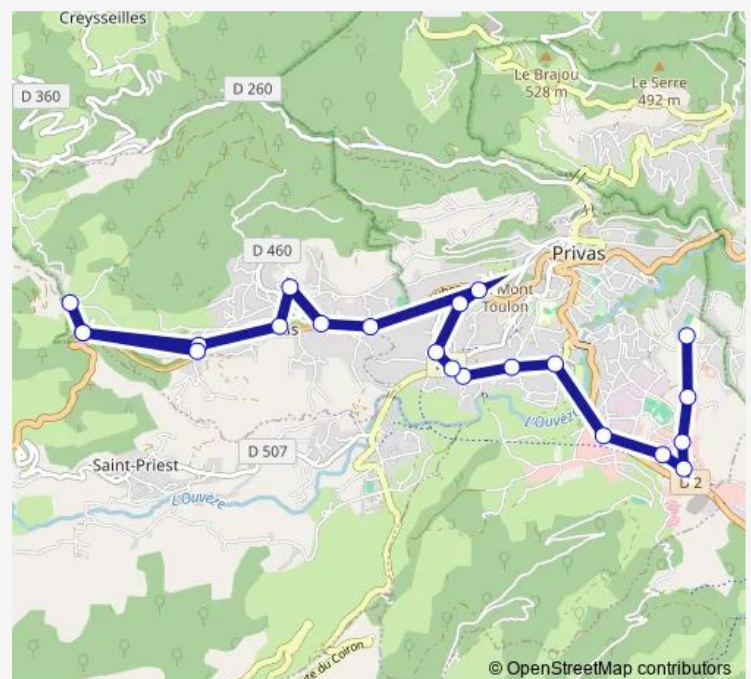

Comballe

Les Sciallards

Vaumalle-Châtaigniers

Beal

Laye

Beal

Chemin de Vaumalle

Route schedule

Route info

Direction: Collège Bernard de Ventadour

Stops: 16

Trip Duration: 0 hour 30 min

Direction

Vaumalle-Châtaigniers — Collège Bernard de Ventadour

23 stops

[Open route schedule](#)

Vaumalle-Châtaigniers

Beal

Laye

Beal

Chemin de Vaumalle

Les Sciallards

Comballe

Les Sciallards

Monday 17:20

Tuesday 17:20

Wednesday 12:30-13:30

Thursday 17:20

Friday 17:20

Saturday —

Sunday —

Route info