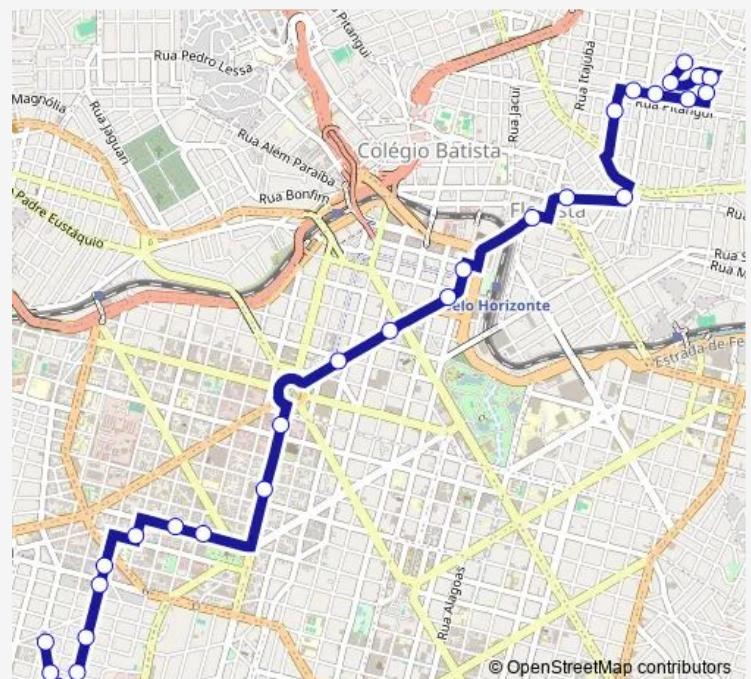

### Route schedule

Avenida Marques De Valenca 35 — Rua Diametral 151

Monday 05:00-23:40

Tuesday 05:00-23:40

Wednesday 05:00-23:40

Thursday 05:00-23:40

Friday 05:00-23:40

Saturday 06:00-23:50

### Route info

Direction: Avenida Marques De Valenca 35

Stops: 32

Trip Duration: 0 hour 25 min

9209 — Sagrada Família/Gutierrez

BusMaps

Avenida Silviano Brandao 851

Rua Bicas 58

## Direction

Rua Diametral 151 — Avenida Marques De Valenca 35

28 stops

[Open route schedule](#)

Rua Diametral 151

Rua Volta Grande 327

Rua Volta Grande 137

Rua Jacques Luciano 221

## Route schedule

Rua Diametral 151 — Avenida Marques De Valenca 35

Monday 04:30-23:00

Tuesday 04:30-23:00

Wednesday 04:30-23:00

Thursday 04:30-23:00

Friday 04:30-23:00

Saturday 05:10-23:00