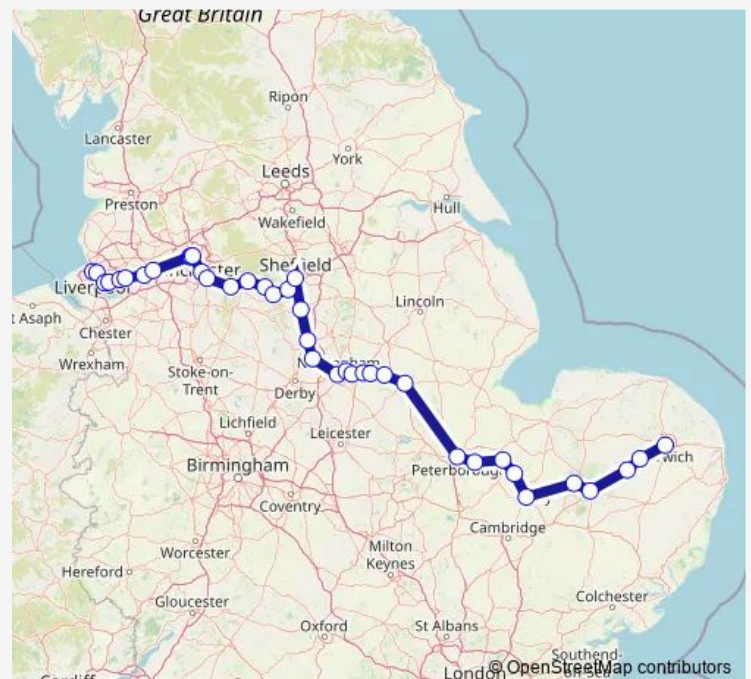

Thursday —

Friday —

Saturday —

Sunday 13:01-18:02

Route info

Direction: Liverpool Lime Street

Stops: 40

Trip Duration: 5 hour 25 min

Thetford

Attleborough

Wymondham

Norwich

Direction

Liverpool Lime Street — Norwich

36 stops

[Open route schedule](#)