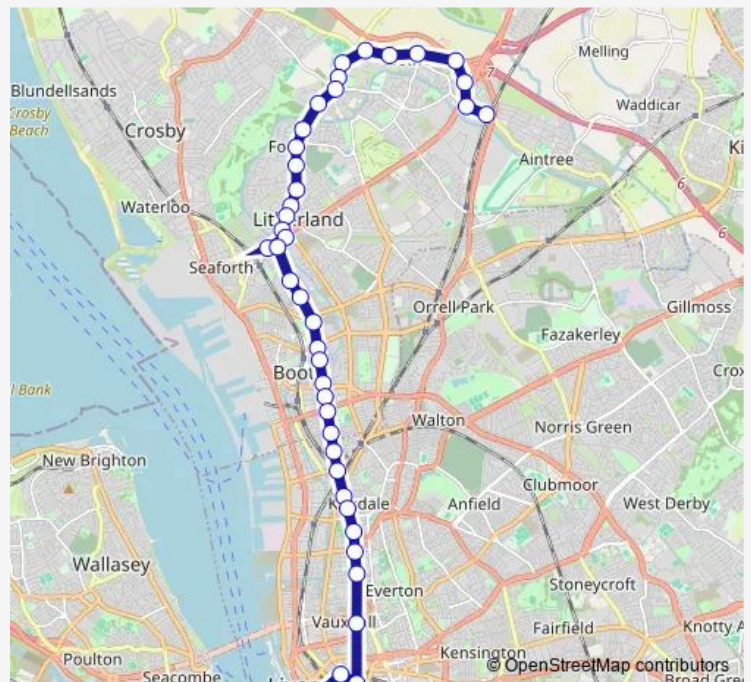

Dale Acre Drive

Gorsey Avenue

Sterrix Lane

Pankhurst Road

Osborne Road

Alexandra Mount

School Lane

Marina Avenue

Thursday 06:20-08:36

Friday 06:20-08:36

Saturday —

Sunday —

Route info

Direction: Old Roan Station

Stops: 42

Trip Duration: 0 hour 55 min

■ 55D — Interchange - Lord Street/Castle Street

BusMaps

Hartwell Street

Croxteth Road

Linacre Lane

Marsh Lane

Bootle Strand Shopping Centre

Park Street

Boundary Street

Newsham Street

Juvenal Street

Queen Square Bus Station

Dale Street

Cook Street

Castle Street

55D Bus time schedules and route maps are available in an offline PDF at busmaps.com. Use the busmaps.com website to see live bus times, train schedule or subway schedule, and step-by-step directions for all public transit in Liverpool