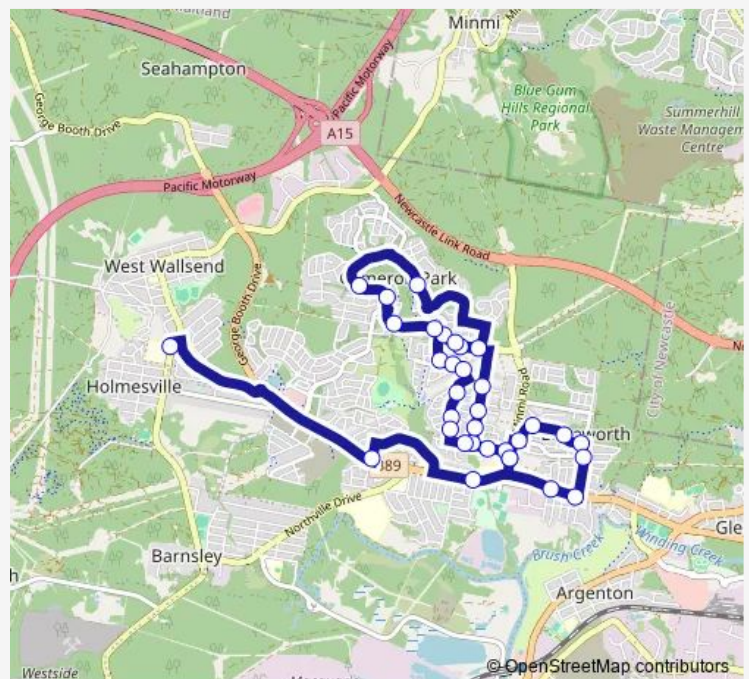

Northlakes Dr After Lillias St

Northlakes Dr Before Constitution Dr

Elanet Av At Flamingo Dr

Flamingo Dr Opp Nightingale Cres

Route schedule

West Wallsend High School, Appletree Rd — Edgeworth Public School, Minmi Rd

Monday	14:45
Tuesday	—
Wednesday	—
Thursday	—
Friday	—
Saturday	—
Sunday	—

Route info

Direction: West Wallsend High School, Appletree Rd

Stops: 34

Trip Duration: 0 hour 29 min

6177 — West Wallsend HS to Cameron Park and Edgeworth

Harper Av At Dunn Av

Harper Av Opp Campana Av

Harper Av At Neilson St

Neilson St Opp Sedgwick Av

Main Rd At Nelson St

Main Rd Before Thomas St

Edgeworth Public School, Minmi Rd

6177 School Bus time schedules and route maps are available in an offline PDF at busmaps.com. Use the busmaps.com website to see live bus times, train schedule or subway schedule, and step-by-step directions for all public transit in Newcastle