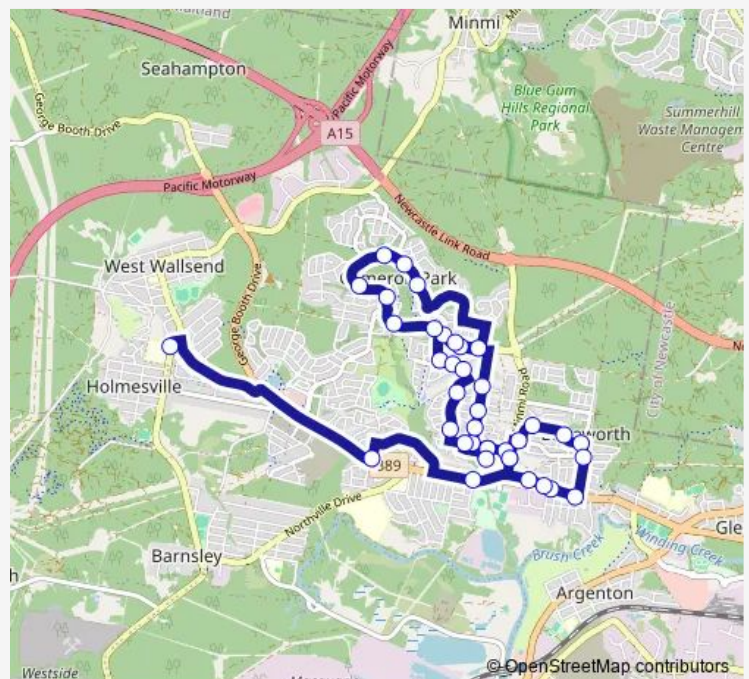

Northlakes Dr Opp Moreton Av

Northlakes Dr At Miranda Pde

Northlakes Dr After Lillias St

Northlakes Dr Before Constitution Dr

Route schedule

West Wallsend High School, Appletree Rd — Edgeworth Ps

Monday	14:45
Tuesday	—
Wednesday	—
Thursday	—
Friday	—
Saturday	—
Sunday	—

Route info

Direction: West Wallsend High School, Appletree Rd

Stops: 39

Trip Duration: 0 hour 29 min

6177 — West Wallsend HS to Cameron Park and Edgeworth

Elanet Av At Flamingo Dr
Flamingo Dr Opp Nightingale Cres
Flamingo Dr After Condor Cl
Hilldale Rd Opp Springvale Cct
Hilldale Dr Opp Springvale Cct
Oakville Rd Opp Renfrew Cres
Oakville Rd Opp Edgeworth Public School
Sedgewick Av At Harper Av
Harper Av At Dunn Av
Harper Av Opp Campana Av
Harper Av At Neilson St
Neilson St Opp Sedgwick Av
Main Rd At Nelson St
Main Rd Before Thomas St
Main Rd After Thomas St
Main Rd Before Callan St
Edgeworth Public School, Minmi Rd
Oakville Rd Opp Harris St
Edgeworth Ps