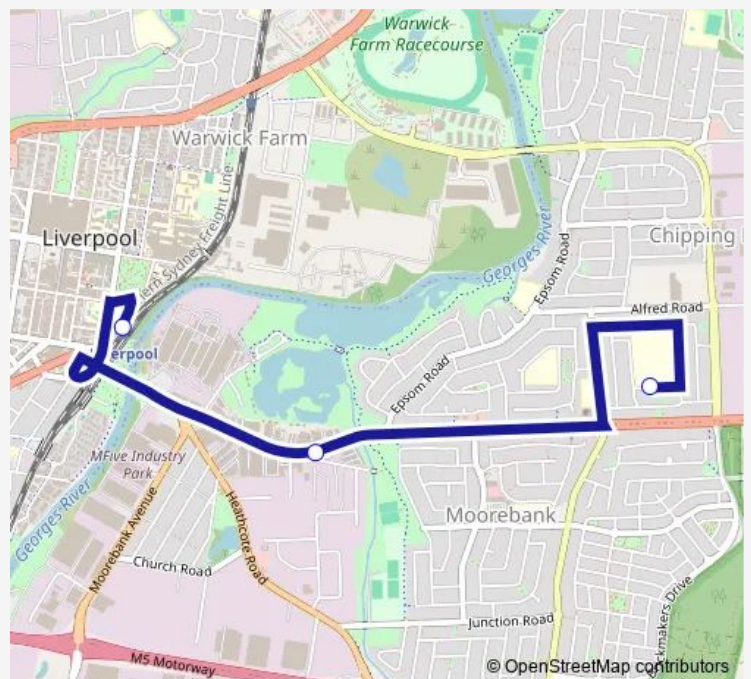

School Bus S566 Moorebank High School to Liverpool

[Go to website](#)

Direction

Moorebank High School, Boolarong Av — Liverpool Station, Stand A

3 stops

[Open route schedule](#)

Moorebank High School, Boolarong Av

Newbridge Rd Before Kelso Cres

Liverpool Station, Stand A

Route schedule

Moorebank High School, Boolarong Av — Liverpool Station, Stand A

Monday	15:12
Tuesday	14:40
Wednesday	14:40
Thursday	15:12
Friday	15:12
Saturday	—
Sunday	—

Route info

Direction: Moorebank High School, Boolarong Av

Stops: 3

Trip Duration: 0 hour 13 min

S566 — Moorebank High School to Liverpool

S566 School Bus time schedules and route maps are available in an offline PDF at busmaps.com. Use the busmaps.com website to see live bus times, train schedule or subway schedule, and step-by-step directions for all public transit in Liverpool