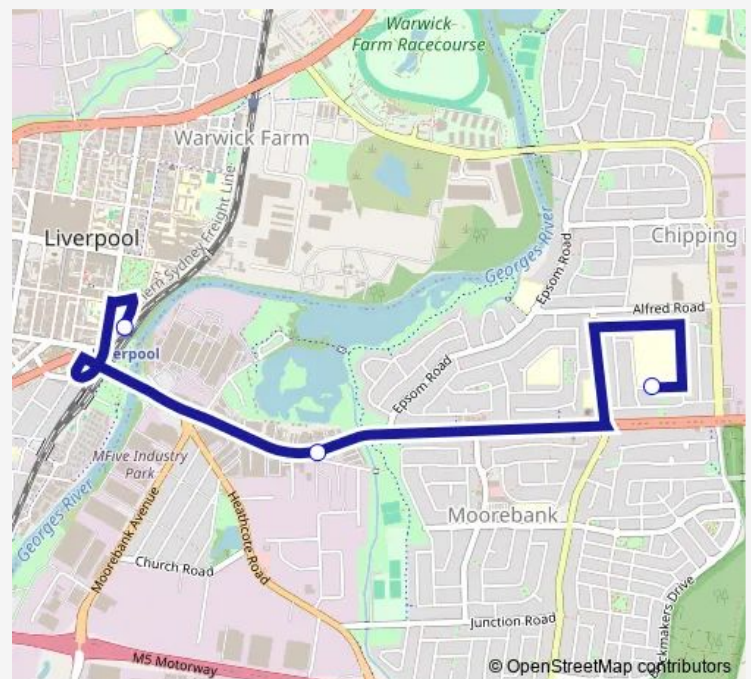

School Bus S566 Moorebank High School to Liverpool

[Go to website](#)**Direction**

Moorebank High School, Boolarong Av — Liverpool Station, Stand A

3 stops

[Open route schedule](#)

Moorebank High School, Boolarong Av

Newbridge Rd Before Kelso Cres

Liverpool Station, Stand A

Route schedule

Moorebank High School, Boolarong Av — Liverpool Station, Stand A

Monday	15:12
Tuesday	14:40
Wednesday	14:40
Thursday	15:12
Friday	15:12
Saturday	—
Sunday	—

Route info

Direction: Moorebank High School, Boolarong Av

Stops: 3

Trip Duration: 0 hour 13 min

S566 — Moorebank High School to Liverpool

S566 School Bus time schedules and route maps are available in an offline PDF at busmaps.com. Use the busmaps.com website to see live bus times, train schedule or subway schedule, and step-by-step directions for all public transit in Liverpool