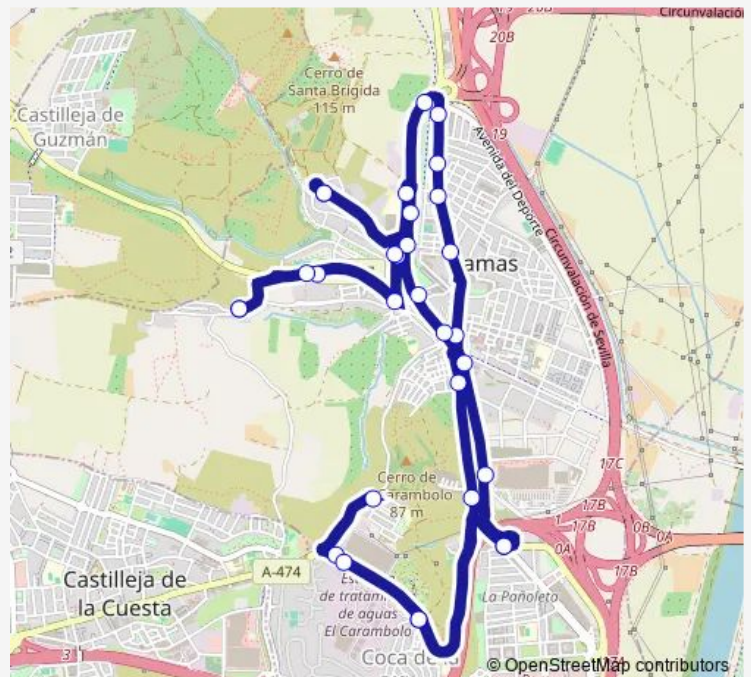

Carambolo (Frente)

Coca De La Piñera

Rotonda Pañoleta

**Route schedule**

Bda Cañoronco — Bda Cañoronco

Monday 09:00-12:00

Tuesday 09:00-12:00

Wednesday 09:00-12:00

Thursday 09:00-12:00

Friday 09:00-12:00

Saturday —

Sunday —

**Route info**

Direction: Bda Cañoronco

Stops: 31

Trip Duration: 0 hour 54 min