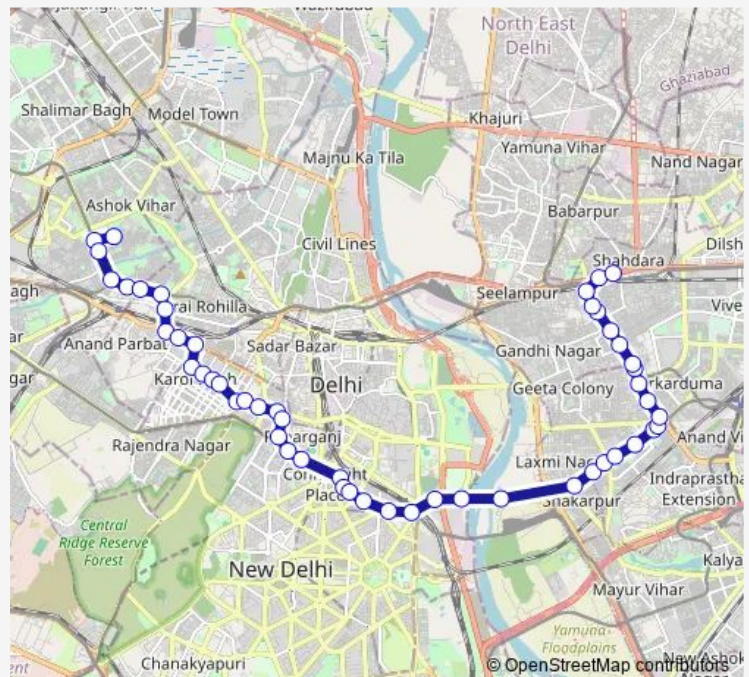

Paharganj Police Station

Cghs Dispensary

Chitra Gupta Road

Route schedule

Wazirpur JJ Colony — Shahdara Terminal

Monday 05:14-19:49

Tuesday 05:14-19:49

Wednesday 05:14-19:49

Thursday 05:14-19:49

Friday 05:14-19:49

Saturday 05:14-19:49

Sunday 05:14-19:49

Route info

Direction: Wazirpur JJ Colony

Stops: 51

Trip Duration: 1 hour 26 min

■ 352up

BusMaps

Kalawati Hospital

Sucheta Kriplani Hospital

Super Bazar

Statesman House

Barakhamba Metro Station

Modern School