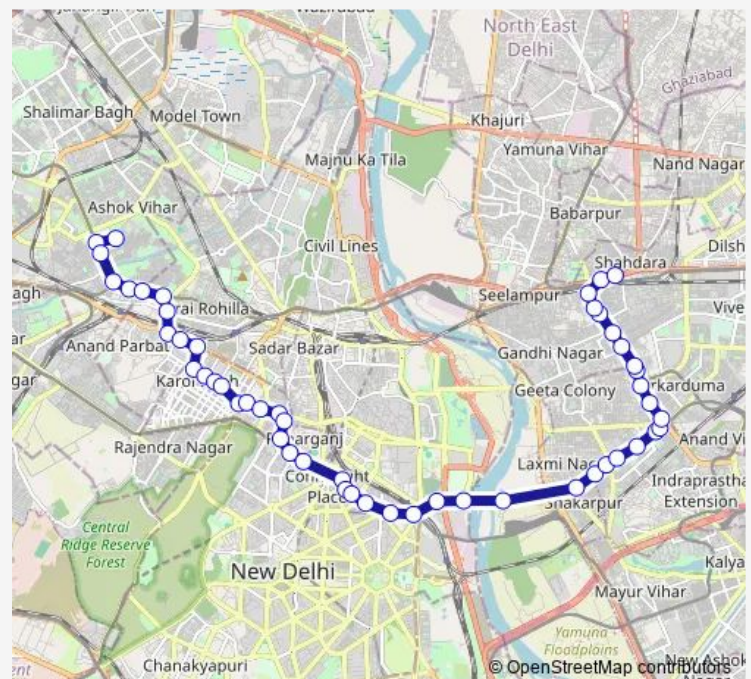

Paharganj Police Station

Cghs Dispensary

Chitra Gupta Road

Route schedule

Wazirpur JJ Colony — Shahdara Terminal

Monday 05:14-19:49

Tuesday 05:14-19:49

Wednesday 05:14-19:49

Thursday 05:14-19:49

Friday 05:14-19:49

Saturday 05:14-19:49

Sunday 05:14-19:49

Route info

Direction: Wazirpur JJ Colony

Stops: 51

Trip Duration: 1 hour 26 min

■ 352up

BusMaps

Kalawati Hospital

Sucheta Kriplani Hospital

Super Bazar

Statesman House

Barakhamba Metro Station

Modern School