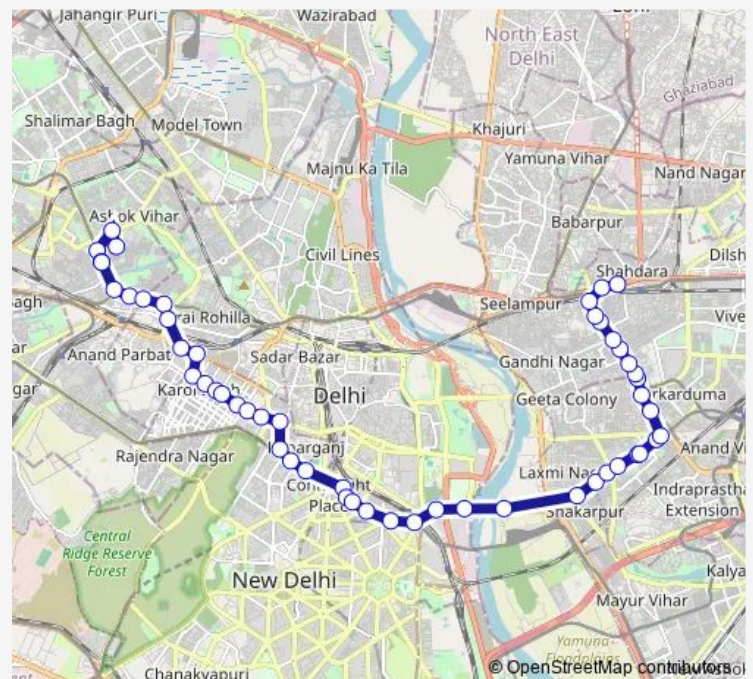

### Route schedule

Wazirpur JJ Colony — Shahdara Terminal

Monday 05:00-19:40

Tuesday 05:00-19:40

Wednesday 05:00-19:40

Thursday 05:00-19:40

Friday 05:00-19:40

Saturday 05:00-19:40

### Route info

Direction: Wazirpur JJ Colony

Stops: 52

Trip Duration: 1 hour 28 min

■ 352up

Kalawati Hospital

Lady Harding Hospital

Super Bazar