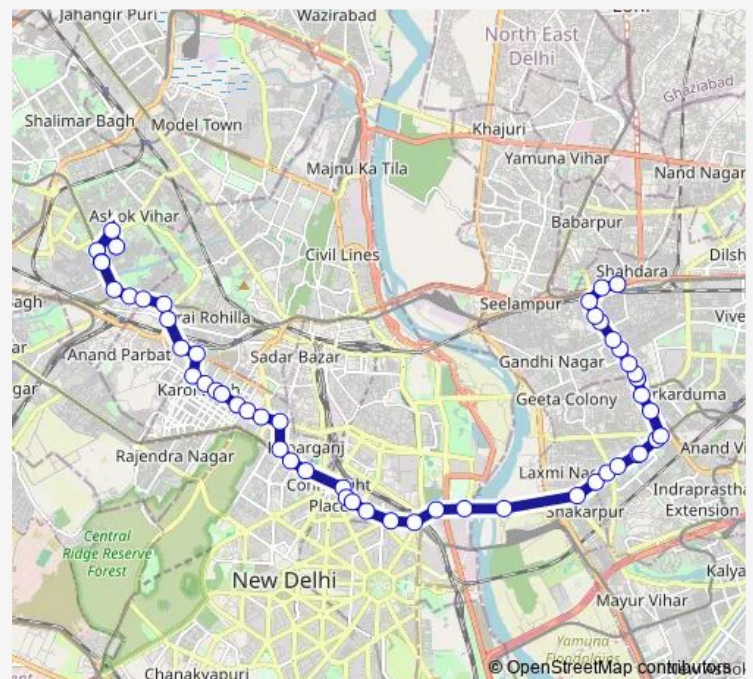

Jhandewalan

Paharganj Police Station

Chitra Gupta Road

Route schedule

Wazirpur JJ Colony — Shahdara Terminal

Monday 05:00-19:40

Tuesday 05:00-19:40

Wednesday 05:00-19:40

Thursday 05:00-19:40

Friday 05:00-19:40

Saturday 05:00-19:40

Sunday 05:00-19:40

Route info

Direction: Wazirpur JJ Colony

Stops: 52

Trip Duration: 1 hour 28 min

■ 352up

BusMaps

Kalawati Hospital

Lady Harding Hospital

Super Bazar

Statesman House

Barakhamba Metro Station

Modern School