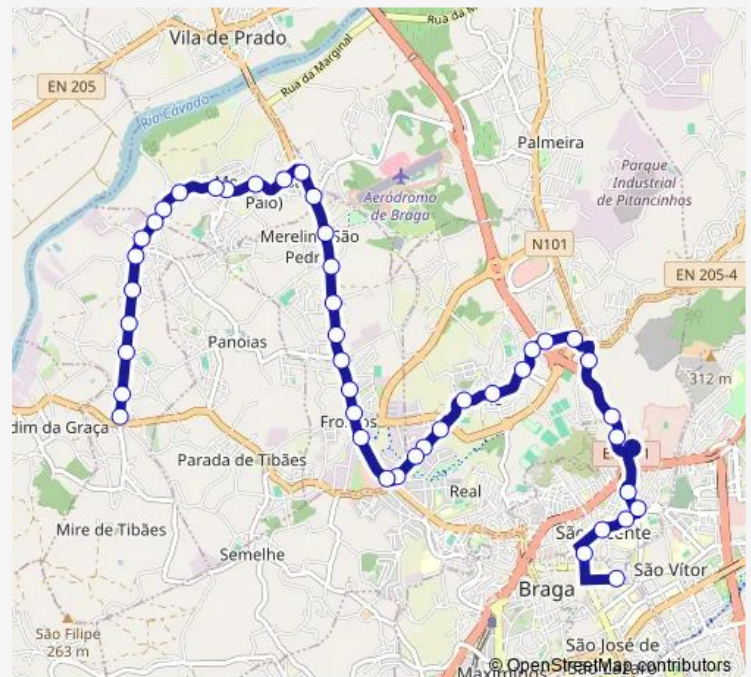

### Route schedule

Ruães (Mire Tibães-Verdes) — Central I

Monday —

Tuesday —

Wednesday —

Thursday —

Friday —

Saturday 07:25-19:25

### Route info

Direction: Ruães (Mire Tibães-Verdes)

Stops: 38

Trip Duration: 0 hour 30 min

003 — Avenida Central - Ruães

Recta Feital III (P Industrial)

Recta Feital II

Recta Feital I