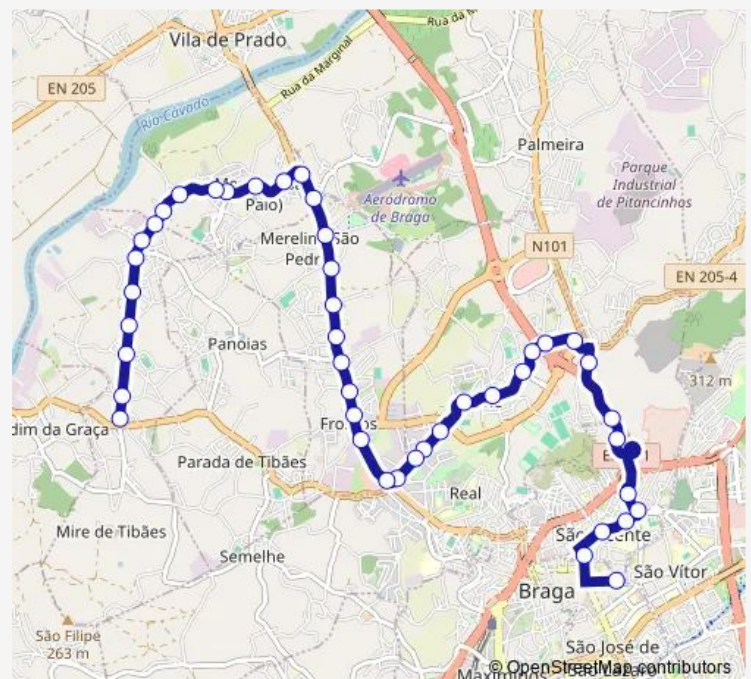

Cima Ii

Cima I

Recta Feital Iv

Route schedule

Ruães (Mire Tibães-Verdes) — Central I

Monday	—
Tuesday	—
Wednesday	—
Thursday	—
Friday	—
Saturday	07:25-19:25
Sunday	07:25-19:25

Route info

Direction: Ruães (Mire Tibães-Verdes)

Stops: 38

Trip Duration: 0 hour 30 min

003 — Avenida Central - Ruães

Recta Feital III (P Industrial)

Recta Feital II

Recta Feital I

S Frutuoso (Carcavelos)

S Rosendo (Dume)