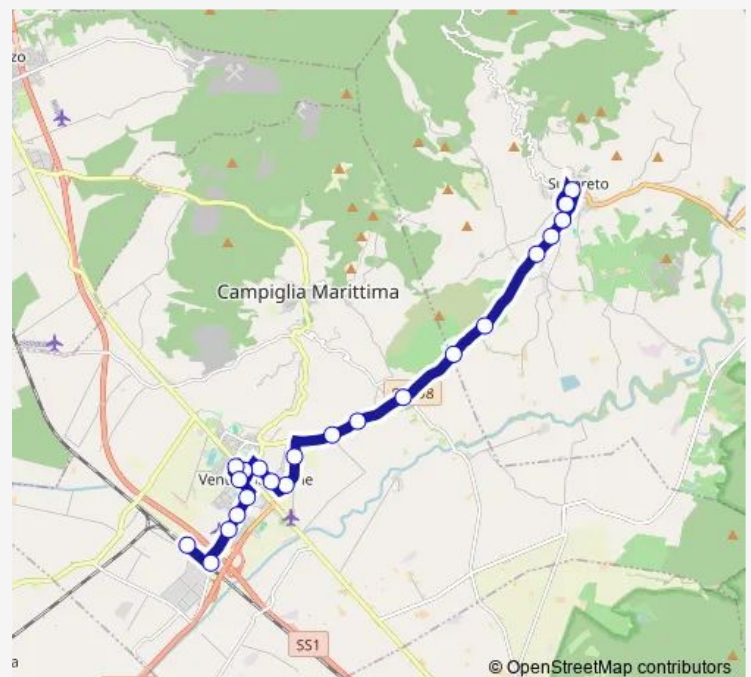

Monteverdi M.Mo E

Route schedule

Boldrona S — Canneto

Monday 13:10

Tuesday 13:10

Wednesday 13:10

Thursday 13:10

Friday 13:10

Saturday 13:10

Sunday —

Route info

Direction: Boldrona S

Stops: 26

Trip Duration: 0 hour 35 min

San Martino

Podere Celeste E

Bivio Canneto E

Bivio Serrazzano E

Canneto

Direction

Boldrona S — Campiglia Stazione

32 stops

[Open route schedule](#)

Boldrona S