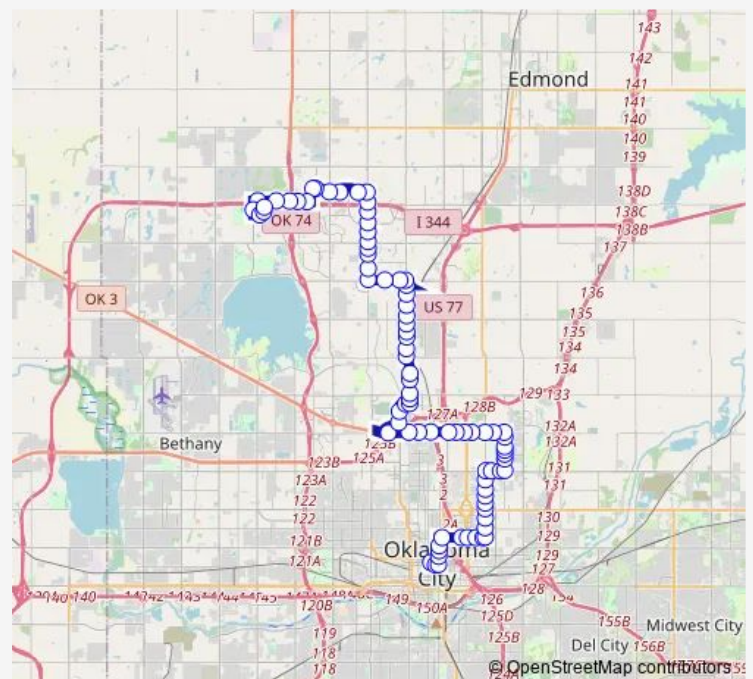

N Kelley AVE @ NE 33rd St

NE 36th ST @ N Kelley Ave

NE 36th ST @ N Everest Ave

Route schedule

Transit Center BAY J — Mcauley Blvd @ W Memorial Rd

Monday 06:05-23:05

Tuesday 06:05-23:05

Wednesday 06:05-23:05

Thursday 06:05-23:05

Friday 06:05-23:05

Saturday 07:05-19:05

Sunday 07:05-19:05

Route info

Direction: Transit Center BAY J

Stops: 83

Route Duration: 1 hour 25 min

003 — N Kelly

NE 36th ST @ N Kate Ave

N Prospect AVE @ NE 36th St

N Prospect AVE @ Staton Dr

N Prospect AVE @ Springlake Dr

N Prospect AVE @ NE 42nd St

Prospect @ NE 44th Ob

N Prospect AVE @ NE 48th St

NE 50th @ Prospect Ob

NE 50th st @ Everest Ave Ob

NE 50th st @ Kelley Ave Ob

NE 50th st @ Woodland Dr Ob

NE 50 th st @ Beverlyl Dr Ob

NE 50th st @Walnut Ave Ob

NE 50th St @ Santa Fe Ave Ob

Ne50th st @ Hudson Ave Ob