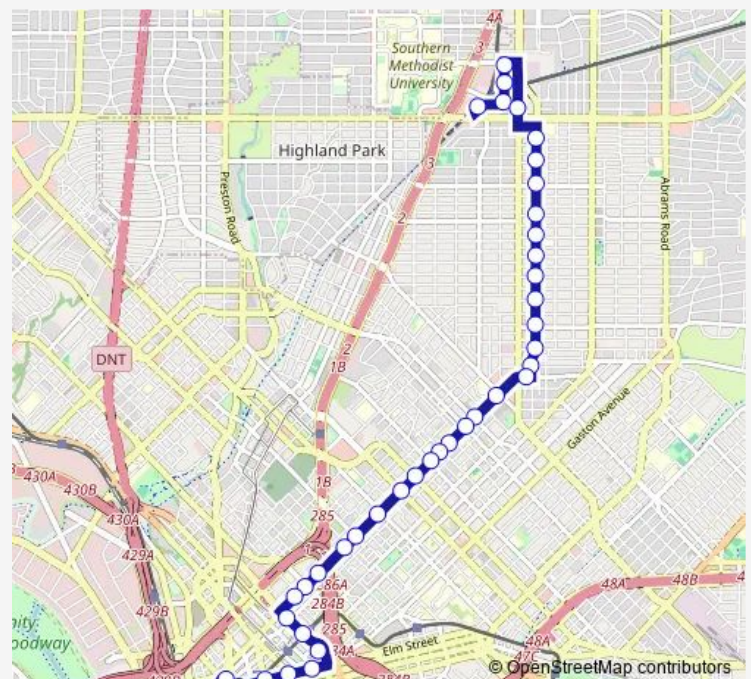

### Route schedule

CBD West Tc — SMU/Mockingbird Station

Monday	04:30-00:30 <sup>+1</sup>
Tuesday	04:30-00:30 <sup>+1</sup>
Wednesday	04:30-00:30 <sup>+1</sup>
Thursday	04:30-00:30 <sup>+1</sup>
Friday	04:30-00:30 <sup>+1</sup>
Saturday	04:35-00:35 <sup>+1</sup>
Sunday	04:35-00:35 <sup>+1</sup>

### Route info

Direction: CBD West Tc

Stops: 36

Trip Duration: 0 hour 26 min

003 — Ross

Ross @ Hope - E - Fs

Matilda @ Lewis - N - Fs

Matilda @ Oram - N - Ns