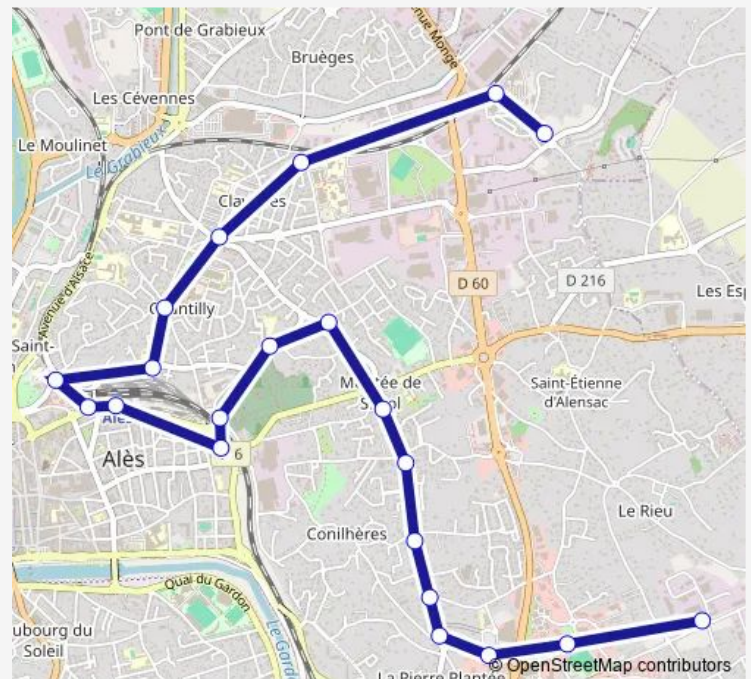

Direction

Pist 4 — Roussel

21 stops

[Open route schedule](#)

- Pist 4
- Myriapole
- Malraux
- Trespaux
- Redonnel
- LA Foret
- Conilhères
- Maladrières
- Gagarine
- Racine
- Cimetière 1
- Talabot
- Gare Sncf
- Gare Routière - Quai A
- Colombier
- Juliot Curie
- Chantilly
- Vincent D Indy
- Marot
- Peguy
- Roussel

Route schedule

Pist 4 — Roussel

Monday	07:01-19:10
Tuesday	07:01-19:10
Wednesday	07:01-19:10
Thursday	07:01-19:10
Friday	07:01-19:10
Saturday	07:01-19:10
Sunday	—

Route info

Direction: Pist 4

Stops: 21

Trip Duration: 0 hour 31 min

Direction

Roussel — Pist 4

21 stops

[Open route schedule](#)

Roussel

Peguy

Marot

Vincent D Indy

Saturday 06:33-18:42

Sunday —

Route info

Direction: Roussel

Stops: 21

Trip Duration: 0 hour 28 min

003 Bus time schedules and route maps are available in an offline PDF at busmaps.com. Use the busmaps.com website to see live bus times, train schedule or subway schedule, and step-by-step directions for all public transit in Ales