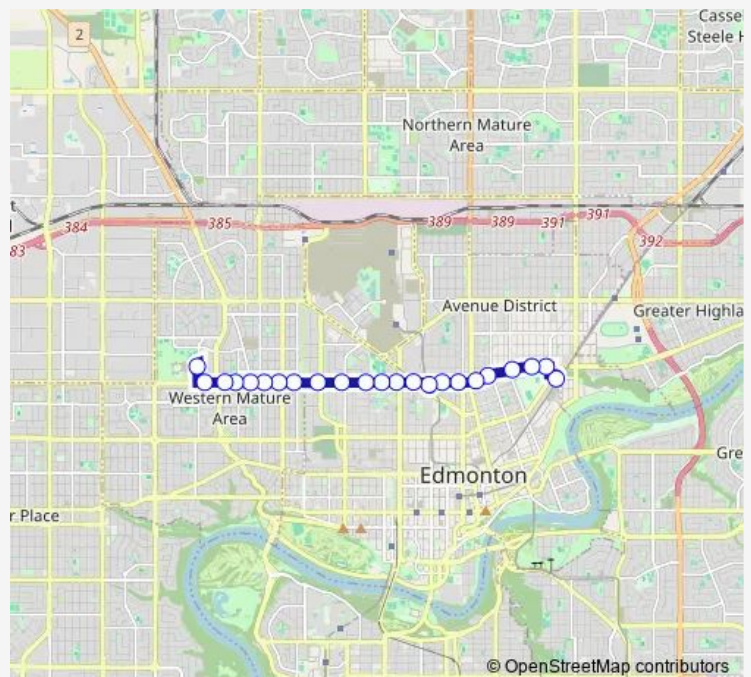

132 Street & 111 Avenue

### Route schedule

Stadium Transit Centre Bay B — Westmount Transit Centre Bay B

Monday 05:00-24:00

Tuesday 05:00-24:00

Wednesday 05:00-24:00

Thursday 05:00-24:00

Friday 05:00-24:00

Saturday 05:45-23:38

### Route info

Direction: Stadium Transit Centre Bay B

Stops: 23

Trip Duration: 0 hour 26 min

135 Street & 111 Avenue

Westmount Transit Centre Bay B