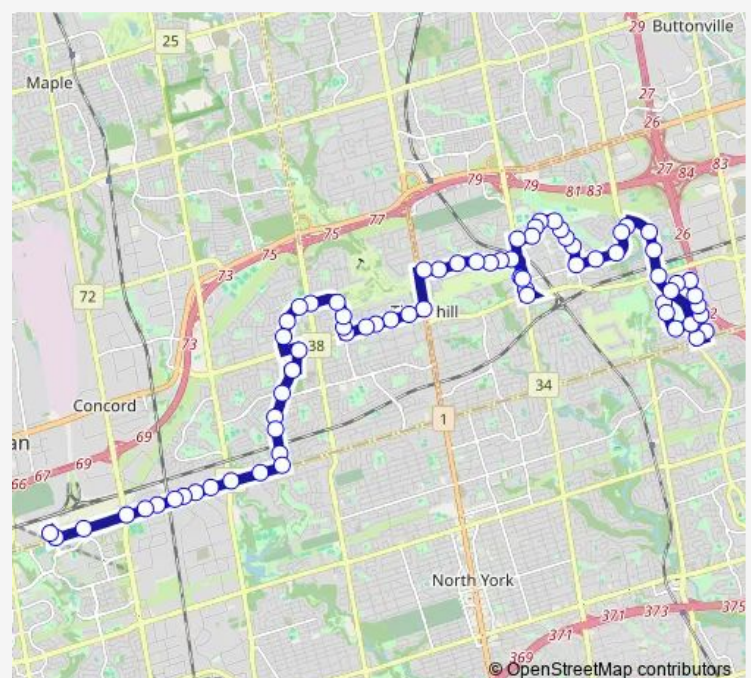

Steeles AV / Dufferin St

Steeles AV / Hidden Trl

NEW Westminster DR / Conley St

NEW Westminster DR / Mullen Dr

NEW Westminster DR / Edgcroft Trl

NEW Westminster DR / Clark Av

NEW Westminster DR / Brownridge Dr

NEW Westminster DR / Centre St

Promenade Terminal Platform 5

Centre ST / NEW Westminster Dr

NEW Westminster DR / Katerina Av

Route schedule

Pioneer Village Terminal Platform 4 — THE Shops ON Steeles Stop # 4289

Monday	04:51-21:28
Tuesday	04:51-21:03
Wednesday	04:51-21:03
Thursday	04:51-21:03
Friday	04:51-21:28
Saturday	08:24-21:38
Sunday	09:45-21:28

Route info

Direction: Pioneer Village Terminal Platform 4

Stops: 68

Trip Duration: 1 hour 2 min

003 — Thornhill

NEW Westminster DR / Beverley Glen

NEW Westminster DR Stop # 3380

NEW Westminster DR / Bathurst St

Atkinson AV / Rosedale Heights Dr

Atkinson AV / Dundurn Cres

Atkinson AV / Dundurn Cres