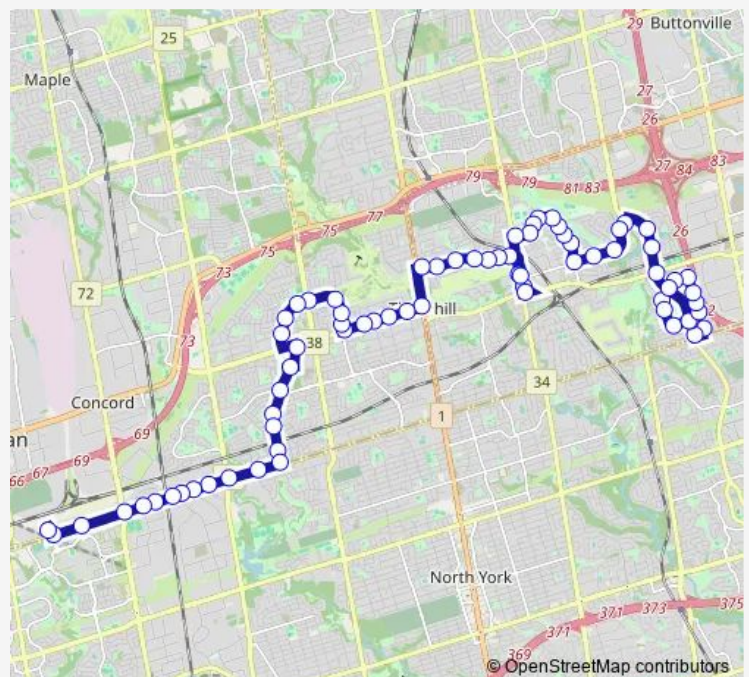

Steeles AV / Dufferin St

Steeles AV / Hidden Trl

NEW Westminster DR / Conley St

NEW Westminster DR / Mullen Dr

NEW Westminster DR / Edgcroft Trl

NEW Westminster DR / Clark Av

NEW Westminster DR / Brownridge Dr

NEW Westminster DR / Centre St

Promenade Terminal Platform 5

Centre ST / NEW Westminster Dr

NEW Westminster DR / Katerina Av

Route schedule

Pioneer Village Terminal Platform 4 — THE Shops ON Steeles Stop # 4289

Monday	04:51-21:28
Tuesday	04:51-21:03
Wednesday	04:51-21:03
Thursday	04:51-21:03
Friday	04:51-21:28
Saturday	08:24-21:38
Sunday	09:45-21:28

Route info

Direction: Pioneer Village Terminal Platform 4

Stops: 68

Trip Duration: 0 hour 56 min

003 — Thornhill

NEW Westminster DR / Beverley Glen

NEW Westminster DR Stop # 3380

NEW Westminster DR / Bathurst St

Atkinson AV / Rosedale Heights Dr

Atkinson AV / Dundurn Cres

Atkinson AV / Dundurn Cres