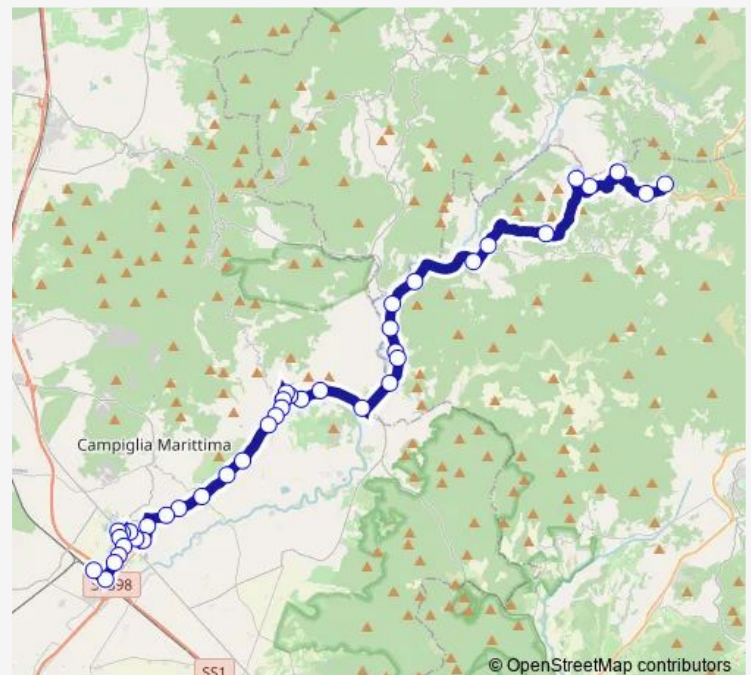

### Route schedule

Monterotondo M.Mo — Campiglia Stazione

Monday	07:00-19:55
Tuesday	07:00-18:50
Wednesday	07:00-19:55
Thursday	07:00-19:55
Friday	07:00-20:05
Saturday	07:00-19:55
Sunday	06:55-20:05

### Route info

Direction: Monterotondo M.Mo

Stops: 41

Trip Duration: 0 hour 55 min

003 — Campiglia Fs-Suvereto-Canneto- Monterotondo

Ammassi W

Sapa W

Poggetto W