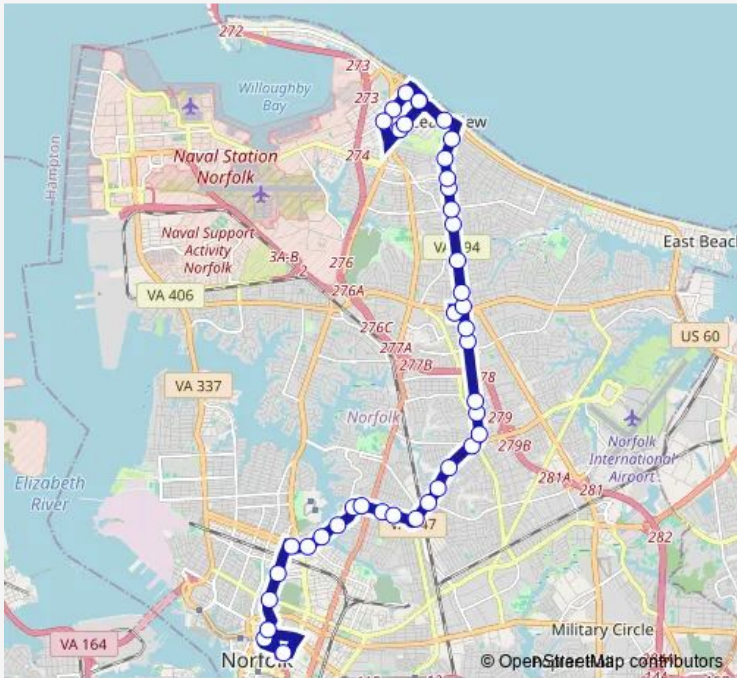

Bus 003 Chesapeake Blvd

[Go to website](#)

Direction
 Granby & Duffys — Dntc
 45 stops
[Open route schedule](#)

- Granby & Duffys
- Ocean View & Hammett
- Ocean View & Norfolk
- Chesapeake & Ocean View
- Chesapeake & Dudley
- Chesapeake & Leicester
- Chesapeake & Farrell
- Chesapeake & Earl
- Chesapeake & Bayview
- Chesapeake & Fishermans
- Chesapeake & Sheppard
- Chesapeake & Burksdale
- Chesapeake & Dovercourt
- Chesapeake & Little Creek
- Evelyn Butts & Avenue J
- Chesapeake & AVE I
- Chesapeake & Johnstons
- Chesapeake & Kitrell
- Chesapeake & Dundale
- Chesapeake & Picadilly
- Chesapeake & Strand

Route schedule
 Granby & Duffys — Dntc

Monday	05:30-23:02
Tuesday	05:30-23:02
Wednesday	05:30-23:02
Thursday	05:30-23:02
Friday	05:30-23:02
Saturday	05:30-23:02
Sunday	05:30-00:33 ⁺¹

Route info
 Direction: Granby & Duffys
 Stops: 45
 Trip Duration: 0 hour 42 min

Dntc

Direction

Dntc — Granby & Duffys

41 stops

[Open route schedule](#)

Dntc

Monticello & Brambleton

Monticello & Starke

Chesapeake & Strand

Chesapeake & Curie

Chesapeake & Johnstons

Chesapeake & Rosefield

Evelyn Butts & Avenue J

Chesapeake & Little Creek

Route schedule

Dntc — Granby & Duffys