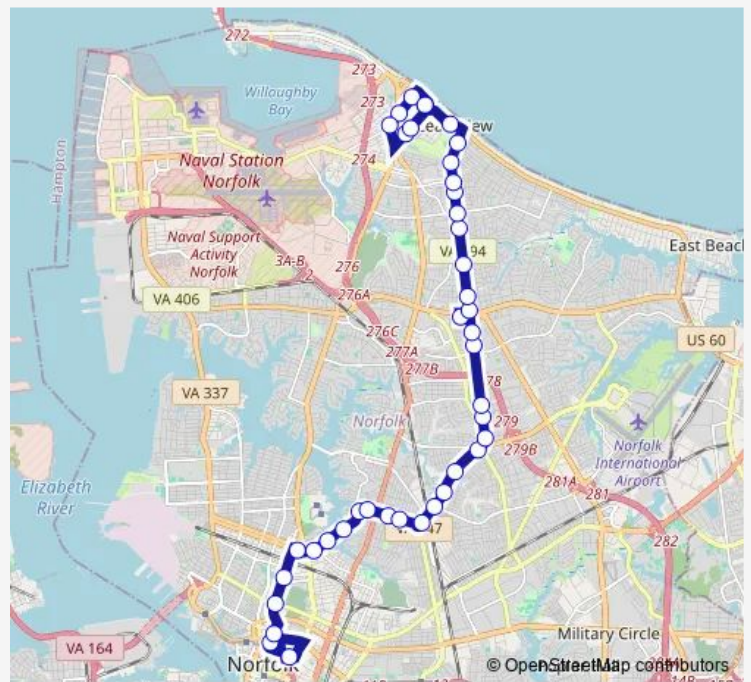

Bus 003 Chesapeake Blvd

[Go to website](#)

Direction
 Granby & Duffys — Dntc
 45 stops
[Open route schedule](#)

- Granby & Duffys
- Ocean View & Hammett
- Ocean View & Norfolk
- Chesapeake & Ocean View
- Chesapeake & Dudley
- Chesapeake & Leicester
- Chesapeake & Farrell
- Chesapeake & Earl
- Chesapeake & Bayview
- Chesapeake & Fishermans
- Chesapeake & Sheppard
- Chesapeake & Burksdale
- Chesapeake & Dovercourt
- Chesapeake & Little Creek
- Evelyn Butts & Avenue J
- Chesapeake & AVE I
- Chesapeake & Johnstons
- Chesapeake & Kitrell
- Chesapeake & Dundale
- Chesapeake & Picadilly
- Chesapeake & Strand

Route schedule Granby & Duffys — Dntc

Monday	05:30-23:02
Tuesday	05:30-23:02
Wednesday	05:30-23:02
Thursday	05:30-23:02
Friday	05:30-23:02
Saturday	05:30-23:02
Sunday	07:33-00:33 ⁺¹

Route info
 Direction: Granby & Duffys
 Stops: 45
 Trip Duration: 0 hour 42 min

Lafayette & Marne

Lafayette & Lens

Lafayette & Brest

Lafayette & Dunkirk

Lafayette & Tidewater

Lafayette & Versailles

Lafayette & Orleans

26th & Waverly

Dntc

Direction

Dntc — Granby & Duffys

41 stops

[Open route schedule](#)

Dntc

Monticello & Brambleton

Monticello & Starke