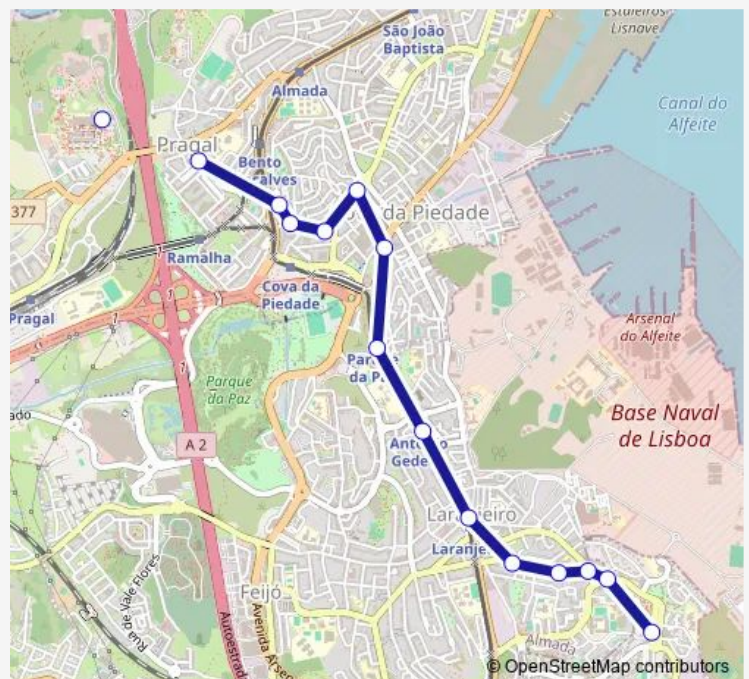

Wednesday 16:10

Thursday 16:10

Friday 16:10

Saturday 16:10

Sunday 16:10

Route info

Direction: Pragal (Hospital G Orta) Terminal

Stops: 15

Trip Duration: 0 hour 25 min

■ 181 - Pragal (Hosp) - Miratejo

Bus time schedules and route maps are available in an offline PDF at busmaps.com. Use the busmaps.com website to see live bus times, train schedule or subway schedule, and step-by-step directions for all public transit in Almada