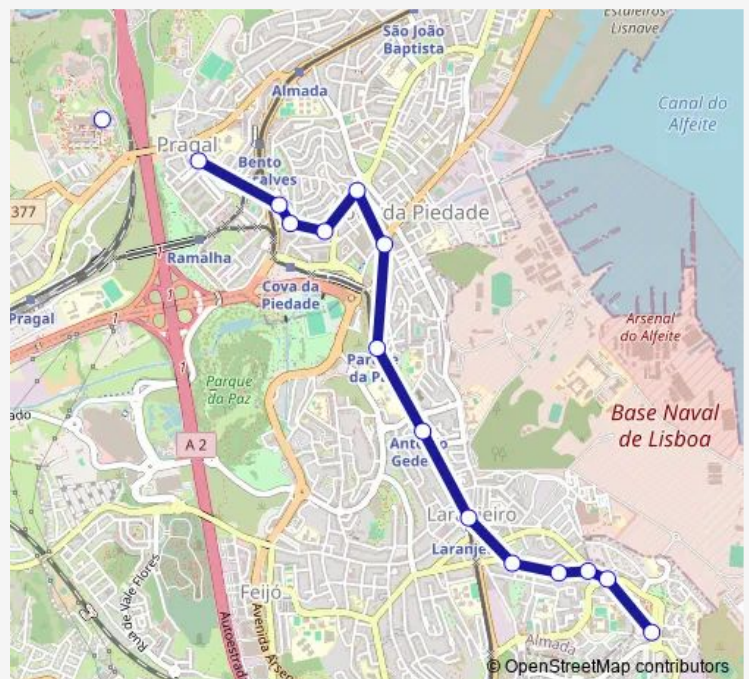

Wednesday 16:10

Thursday 16:10

Friday 16:10

Saturday 16:10

Sunday 16:10

Route info

Direction: Pragal (Hospital G Orta) Terminal

Stops: 15

Trip Duration: 0 hour 25 min

■ 181 - Pragal (Hosp) - Miratejo

Bus time schedules and route maps are available in an offline PDF at busmaps.com. Use the busmaps.com website to see live bus times, train schedule or subway schedule, and step-by-step directions for all public transit in Almada