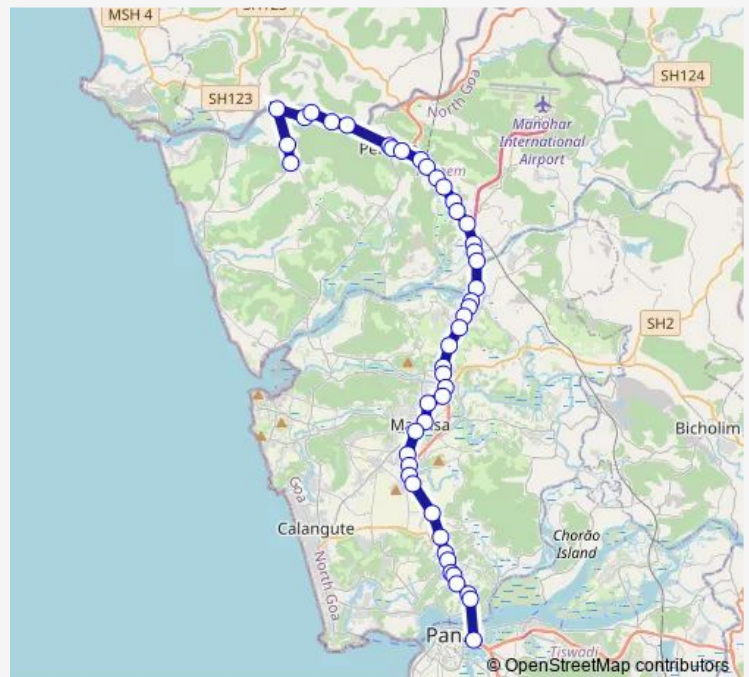

Route schedule

Korgao — Panaji KTC Bus Stand

Monday	09:05
Tuesday	09:05
Wednesday	09:05
Thursday	09:05
Friday	09:05
Saturday	09:05
Sunday	09:05

Route info

Direction: Korgao

Stops: 47

Trip Duration: 1 hour 25 min