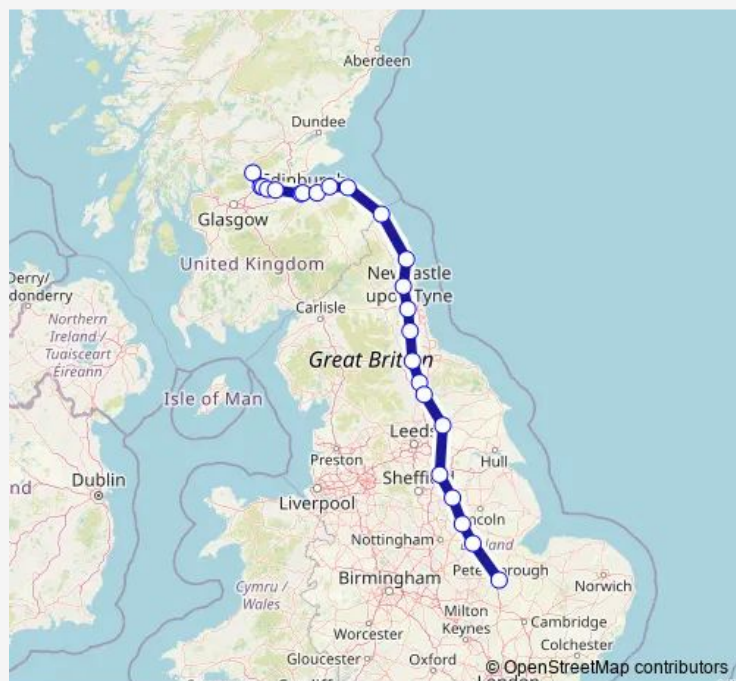

Rail Gr:Stg->Pbo GR train service from STG to Pbo

[Go to website](#)

Direction

Stirling — Peterborough

24 stops

[Open route schedule](#)

- Stirling
- Camelon
- Falkirk Grahamston
- Polmont
- Linlithgow
- Haymarket
- Edinburgh
- Prestonpans
- Drem
- Dunbar
- Berwick-upon-Tweed
- Alnmouth
- Morpeth
- Newcastle
- Durham
- Darlington
- Northallerton
- Thirsk
- York
- Doncaster
- Retford

Route schedule

Stirling — Peterborough

Monday	—
Tuesday	—
Wednesday	—
Thursday	—
Friday	05:26
Saturday	—
Sunday	—

Route info

Direction: Stirling

Stops: 24

Trip Duration: 4 hour 40 min

■ Gr:Stg->Pbo — GR train service from STG to Pbo

Newark North Gate

Grantham

Peterborough

Gr:Stg->Pbo Rail time schedules and route maps are available in an offline PDF at busmaps.com. Use the busmaps.com website to see live bus times, train schedule or subway schedule, and step-by-step directions for all public transit in Falkirk