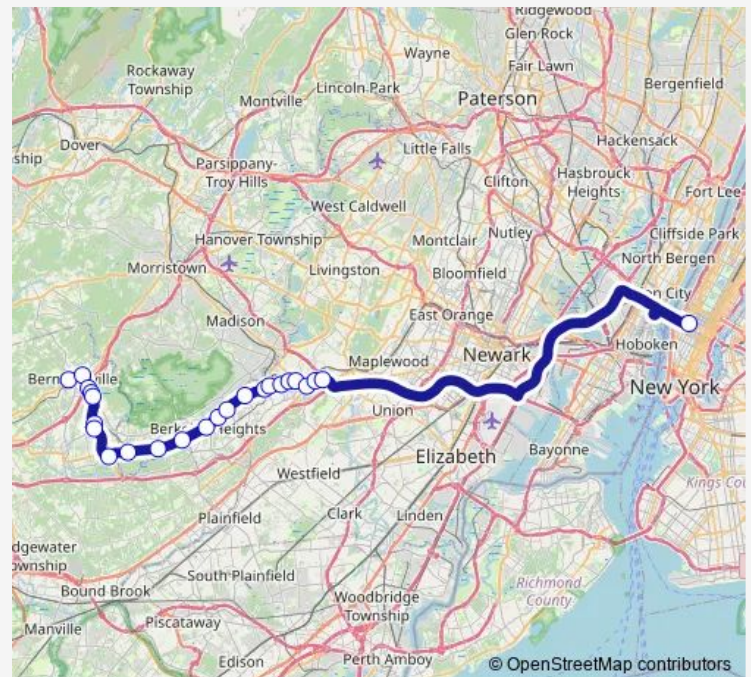

Springfield Ave. at New Providence Park & Ride

Springfield Ave. at Passaic Ave.

Springfield Ave. at Pine Grove Ave.

Springfield Ave. at New England Ave.

Broad St. at Maple St. (near Summit Train Station)

Broad St. at Ashwood Ave.

Route schedule

Mine Brook Rd. (202 N) at Bernardsville Train Station —
NYC Port Authority Bus Terminal

Monday 05:45-07:15

Tuesday 05:45-07:15

Wednesday 05:45-07:15

Thursday 05:45-07:15

Friday 05:45

Saturday —

Sunday —

Route info

Direction: Mine Brook Rd. (202 N) at Bernardsville Train
Station

Stops: 24

Trip Duration: 1 hour 20 min

■ Rt. 78 - Eastbound

Broad St. at Springfield Ave.

Morris Ave. at Summit Park & Ride

NYC Port Authority Bus Terminal

Direction

Mine Brook Rd. (202 N) at Bernardsville Train Station —
NYC Port Authority Bus Terminal

10 stops

[Open route schedule](#)

Mine Brook Rd. (202 N) at Bernardsville Train Station