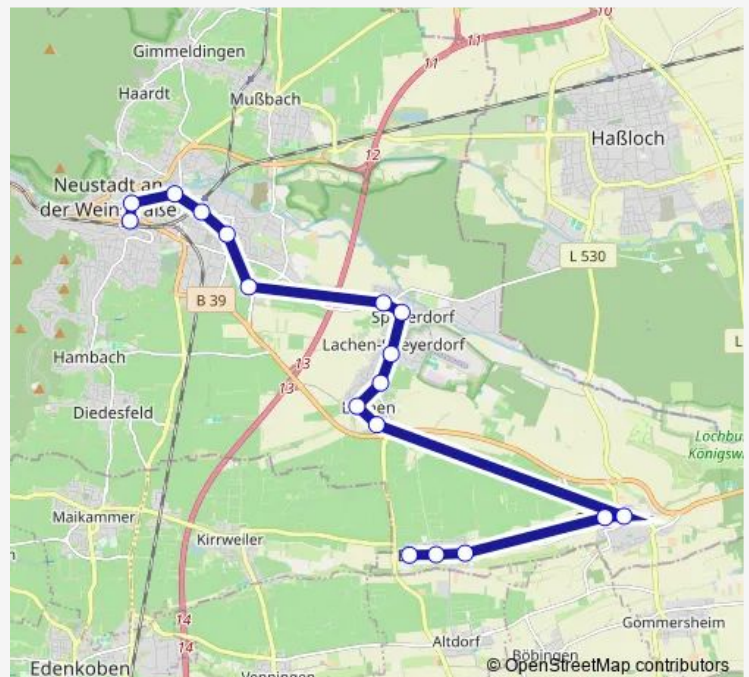

Direction

Duttweiler, West — Neustadt, Hauptbahnhof

17 stops

[Open route schedule](#)

Duttweiler, West

Duttweiler, Dorfplatz

Duttweiler, Ost

Geinsheim, Duttweiler Straße

Neustadt, Spitalbachstraße 2

Neustadt, Schlachthofstraße

Neustadt, Josefskirche

Neustadt, Exterstraße

Neustadt, Hauptbahnhof

Route schedule

Duttweiler, West — Neustadt, Hauptbahnhof

Monday	22:48-01:25 ⁺¹
Tuesday	22:48-01:25 ⁺¹
Wednesday	22:48-01:25 ⁺¹
Thursday	22:48-01:25 ⁺¹
Friday	22:48-02:15 ⁺¹
Saturday	03:15-02:15 ⁺¹
Sunday	03:15-01:25 ⁺¹

Route info

Direction: Duttweiler, West

Stops: 17

Trip Duration: 0 hour 22 min

Direction

Neustadt, Hauptbahnhof — Duttweiler, West

17 stops

[Open route schedule](#)

Duttweiler, West

Route schedule

Neustadt, Hauptbahnhof — Duttweiler, West

Monday	22:23-01:05 ⁺¹
Tuesday	22:23-01:05 ⁺¹
Wednesday	22:23-01:05 ⁺¹
Thursday	22:23-01:05 ⁺¹
Friday	22:23-02:55 ⁺¹
Saturday	22:23-02:55 ⁺¹
Sunday	21:45-01:05 ⁺¹