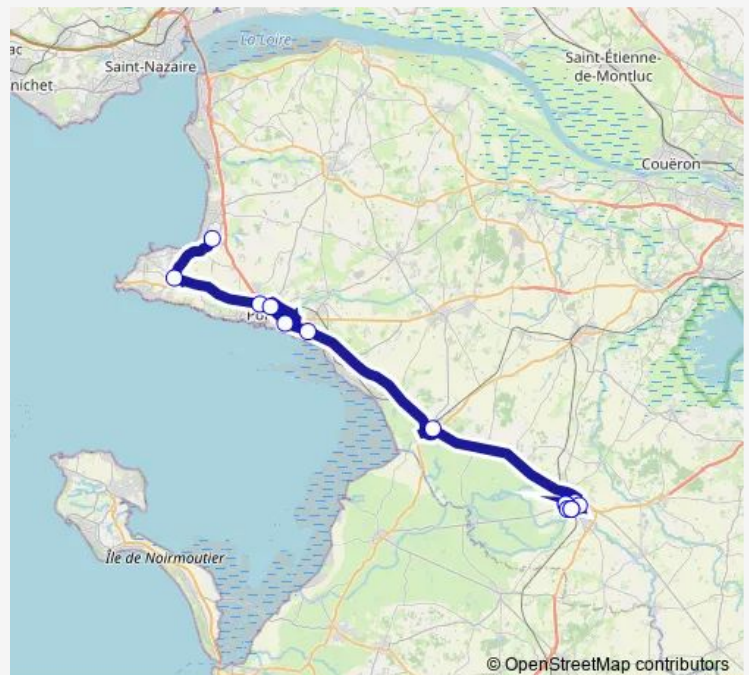

La Birochère

Fontaine Breton la - Pornic

Rue de Machecoul - Bourgneuf

Ctre Formation Horticole - Machec

Lyc Prof St Martin - Machecoul

Collège-Lycée Saint-Joseph

Collège-Lycée Saint-Joseph

Gare Correspondance Lege M.F.R.E.O

Col Raymond Queneau - Machecoul

Lyc Prof Louis Armand - Machecoul

Route schedule

Château D' Eau Tharon - St Michel — Lyc Prof Louis Armand - Machecoul

Monday	06:43
Tuesday	06:43
Wednesday	06:43
Thursday	06:43
Friday	06:43
Saturday	—
Sunday	—

Route info

Direction: Château D' Eau Tharon - St Michel

Stops: 14

Trip Duration: 1 hour 12 min

Direction

Rond Point Rte de Paimboeuf — Gare Correspondance
Lege M.F.R.E.O

14 stops

[Open route schedule](#)