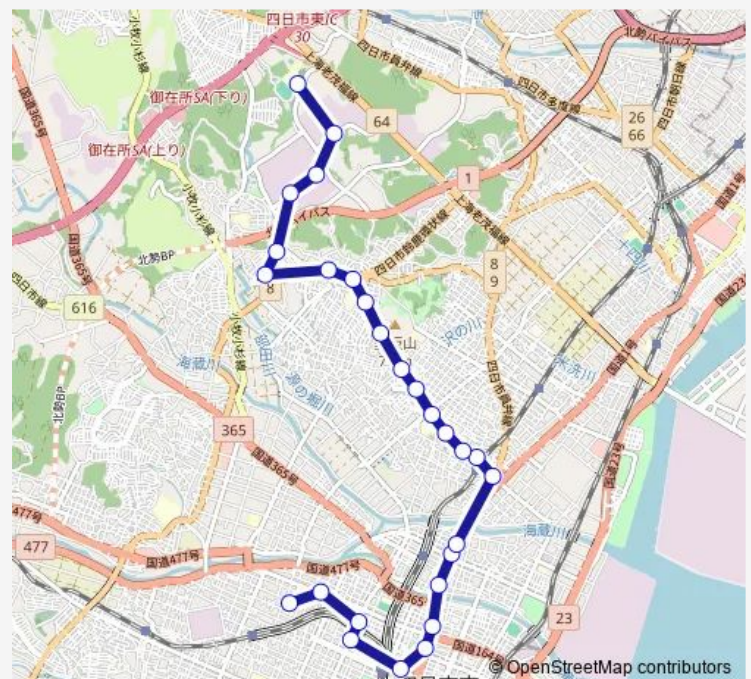

Bus 羽津山線

[Go to website](#)

Direction

キオクシア東門前 — J r 四日市

22 stops

[Open route schedule](#)

キオクシア東門前

キオクシア正門前

キオクシア南門前

垂坂

南垂坂

大谷台

F みゆきヶ丘二丁目

羽津山

羽津山住宅口

山手中学校前

四日市羽津医療センター

羽津山町

阿倉川駅口

金場町

海蔵橋

川原町

四日市橋

元町 (四日市)

諏訪 (四日市)

近鉄四日市

市役所前 (四日市)

Route schedule

キオクシア東門前 — J r 四日市

Monday 18:14-18:48

Tuesday 18:14-18:48

Wednesday 18:14-18:48

Thursday 18:14-18:48

Friday 18:14-18:48

Saturday —

Sunday —

Route info

Direction: キオクシア東門前

Stops: 22

Trip Duration: 0 hour 37 min

■ 羽津山線

BusMaps