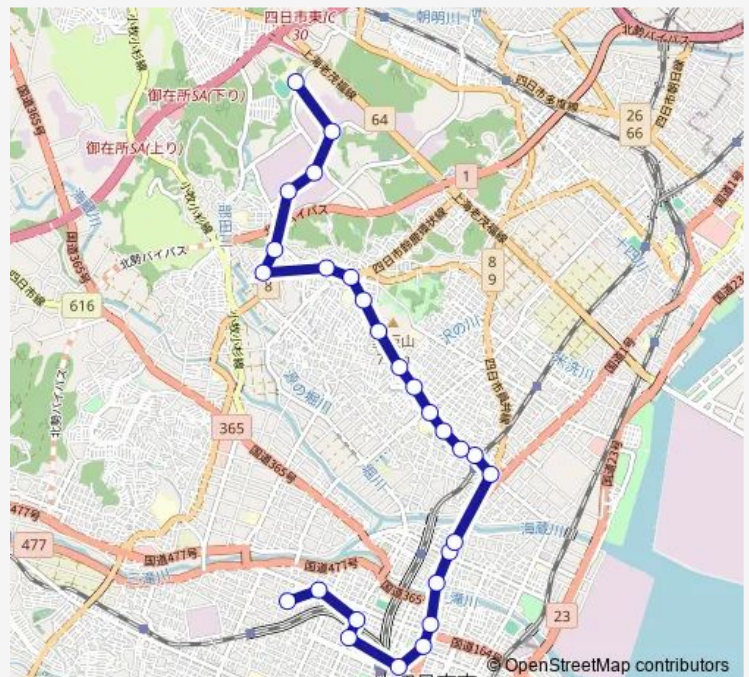

Thursday 18:14-18:48

Friday 18:14-18:48

Saturday —

Sunday —

Route info

Direction: キオクシア東門前

Stops: 22

Trip Duration: 0 hour 44 min