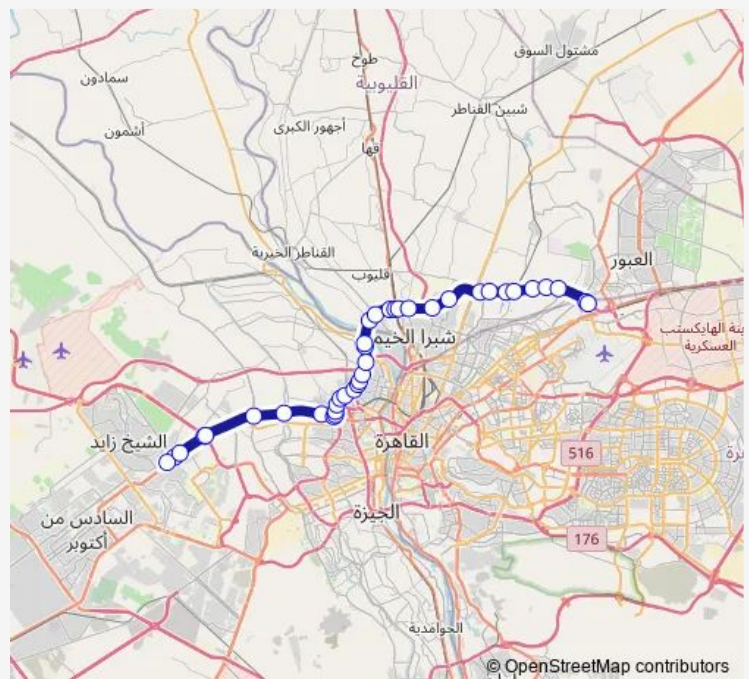

Bus Ic20 Hyper-10th of Ramadan Station (Asher Men Ramadan)

[Go to website](#)

Direction

Hyper One - Sheikh Zayed — 10th of Ramadan Station (Asher Men Ramadan)

38 stops

[Open route schedule](#)

Hyper One - Sheikh Zayed

Bashteel

Ezbet Al Mofti - Ring Road

Al Masabek Steps - Ring Road

Qawmeya Steps - Ring Road

Street 10 Steps - Ring Road

Al Warraq Exit - Ring Road

Route schedule

Hyper One - Sheikh Zayed — 10th of Ramadan Station (Asher Men Ramadan)

Monday 06:30-15:00

Tuesday 06:30-15:00

Wednesday 06:30-15:00

Thursday 06:30-15:00

Friday 06:30-15:00

Saturday 06:30-15:00

Sunday 06:30-15:00

Route info

Direction: Hyper One - Sheikh Zayed

Stops: 38

Trip Duration: 1 hour 39 min

Ic20 — Hyper-10th of Ramadan Station (Asher Men Ramadan)

Al Warraq

Total Gas Station Bassous - Ring Road

Al Bassous Steps - Ring Road