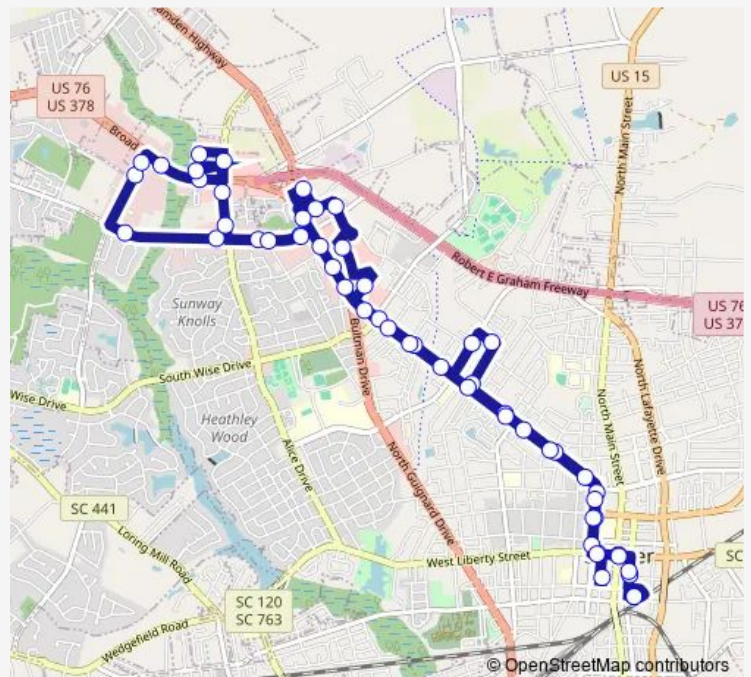

Hobby Lobby

Broad St Zaxbys

W Wesmark Bron's Furniture

Route schedule

JEC Intermodal Center — JEC Intermodal Center

Monday 07:10-17:10

Tuesday 07:10-17:10

Wednesday 07:10-17:10

Thursday 07:10-17:10

Friday 07:10-17:10

Saturday —

Sunday —

Route info

Direction: JEC Intermodal Center

Stops: 54

Trip Duration: 1 hour 10 min

Route 90 Broad St

W Wesmark Blvd | Safe Federal Credit Union

W Wesmark Blvd Iga

Carolina Retina Center

Wilson Hall Rd Sumter School District

Wilson Hall Rd Comfort Suites

Broad St Outback Steakhouse

Broad St Waffle House/Hampton Inn

Alice Dr Lowe's

Broad St | Walmart Supercenter

Dollar Tree Walmart Parking Lot

Gateway Plaza

4153610-W Wesmark Blvd Domino's/Iga

Safe Federal Credit Union W Wesmark

W Wesmark Blvd/Ace Hardware

Broad St Mariachis