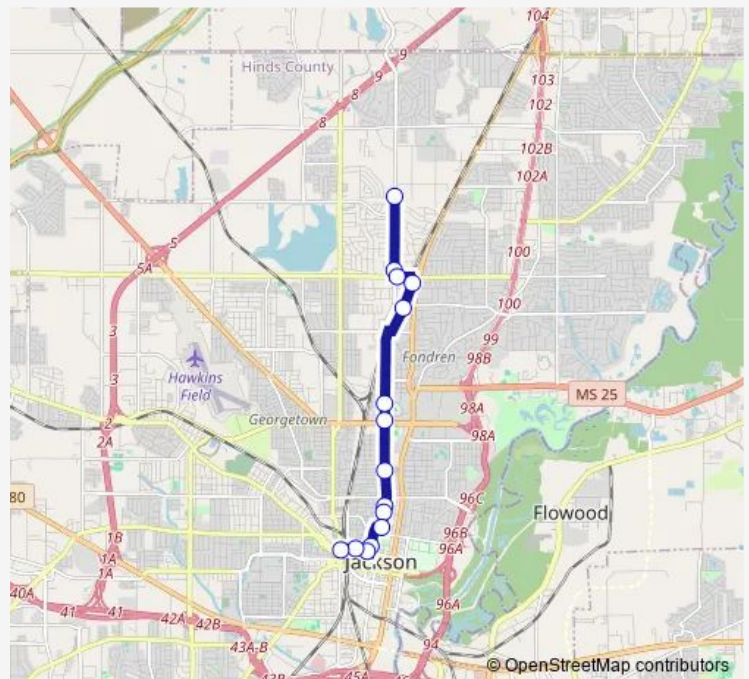

Stonewall & Gaddis St.

Bailey & Neatum St.

Ridgeway & Bailey

Livingston St @ Bully's

Eminence Row @ Morrison Elementary

Watkins Dr. / Forest Ave.

The Pines

Hanging Moss & Nakoma Dr.

Route schedule

Mill St. / Mitchell Ave — Hanging Moss & Nakoma Dr.

Monday 05:23

Tuesday 05:23

Wednesday 05:23

Thursday 05:23

Friday 05:23

Saturday —

Sunday —

Route info

Direction: Mill St. / Mitchell Ave

Stops: 10

Trip Duration: 0 hour 20 min

6/3 — Virden Addition/Lake Hico

Direction

Hanging Moss & Nakoma Dr. — Union Station

19 stops

[Open route schedule](#)

Union Station

West St. / George St.

West St. & Barksdale

West St. & E Davis St.

West St. & Josanna St.

West St & Woodrow Wilson Ave