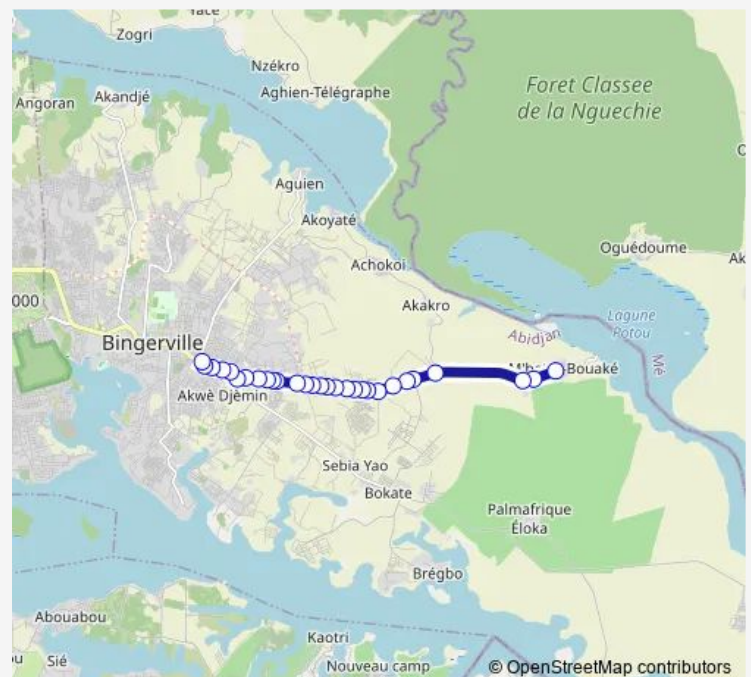

Thursday 06:00

Friday 06:00

Saturday 06:00

Sunday 06:00

Route info

Direction: Terminus M'batto Village

Stops: 29

Trip Duration: 0 hour 15 min

woro woro : Nouvelle gare ↔ M'batto Bouaké

Carrefour Caolais

Carrefour Gravier

Carrefour Ks

Carrefour Garage

Pharmacie St André - Marché

Carrefour Sococé

Agence Mtn

Nouvelle Gare Bingerville

Direction

Nouvelle Gare Bingerville — Terminus M'batto Village

27 stops

[Open route schedule](#)

Nouvelle Gare Bingerville

Carrefour Sococé

Pharmacie St André - Marché

Monday 06:00

Tuesday 06:00

Wednesday 06:00

Thursday 06:00

Friday 06:00

Saturday 06:00

Sunday 06:00

Route info