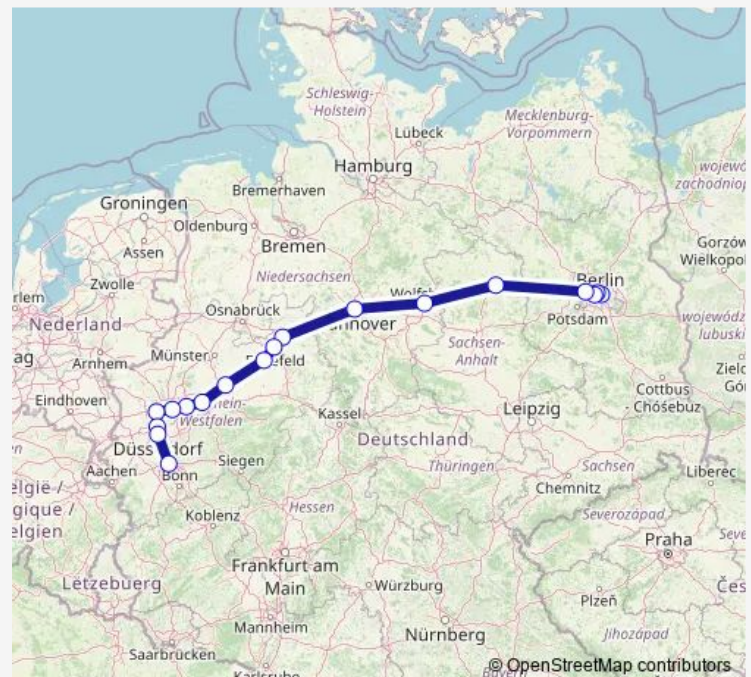

Rail 10

[Go to website](#)

Direction

Düsseldorf Hbf — Berlin Ostbahnhof

14 stops

[Open route schedule](#)

Düsseldorf Hbf

Düsseldorf Flughafen

Duisburg Hbf

Essen Hbf

Bochum Hbf

Dortmund Hbf

Hamm(Westf)Hbf

Bielefeld Hbf

Hannover Hbf

Wolfsburg Hbf

Berlin-Spandau

Berlin Zoologischer Garten

S+U Berlin Hauptbahnhof

Berlin Ostbahnhof

Route schedule

Düsseldorf Hbf — Berlin Ostbahnhof

Monday	—
Tuesday	19:50
Wednesday	19:50
Thursday	19:50
Friday	—
Saturday	—
Sunday	—

Route info

Direction: Düsseldorf Hbf

Stops: 14

Trip Duration: 4 hour 38 min

Direction

Berlin Ostbahnhof (Flixtrain) — Köln Hbf

18 stops

[Open route schedule](#)