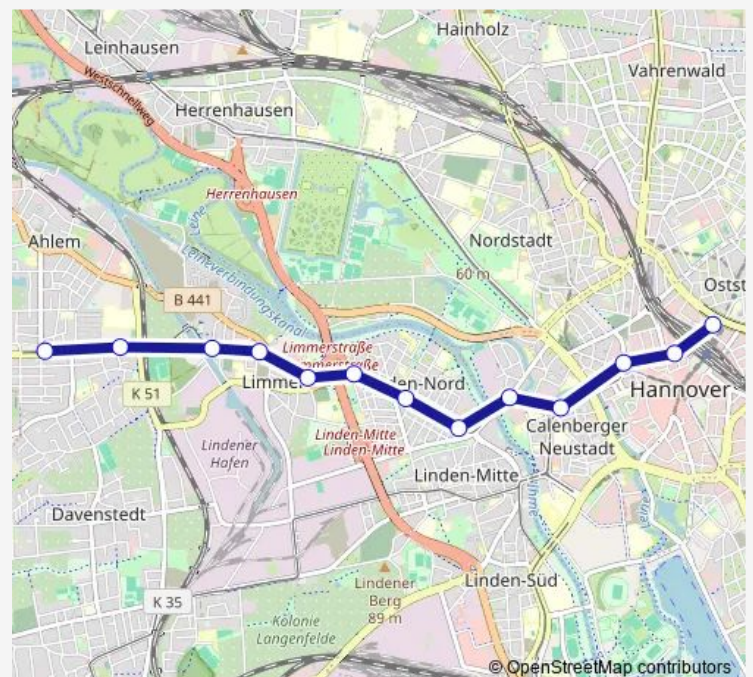

Suburban Railway 10

[Go to website](#)

Direction

Hannover Ahlem — Hannover Hauptbahnhof/Zob

13 stops

[Open route schedule](#)

Hannover Ahlem

Hannover Ehrhartstraße

Hannover Steintor

Hannover Hauptbahnhof/Rosenstraße

Hannover Hauptbahnhof/Zob

Route schedule

Hannover Ahlem — Hannover Hauptbahnhof/Zob

| | |
|-----------|---------------------------|
| Monday | 04:03-00:33 ⁺¹ |
| Tuesday | 04:03-00:33 ⁺¹ |
| Wednesday | 04:03-00:33 ⁺¹ |
| Thursday | 04:03-00:33 ⁺¹ |
| Friday | 04:03-00:33 ⁺¹ |
| Saturday | 04:03-00:33 ⁺¹ |
| Sunday | 04:48-00:33 ⁺¹ |

Route info

Direction: Hannover Ahlem

Stops: 13

Trip Duration: 0 hour 20 min

Direction

Hannover Glocksee/Betriebshof — Hannover Hauptbahnhof/Zob

6 stops

[Open route schedule](#)

Route info

Direction: Hannover Ahlem

Stops: 9

Trip Duration: 0 hour 12 min

Direction

Hannover Glocksee/Betriebshof — Hannover Ahlem

9 stops

[Open route schedule](#)