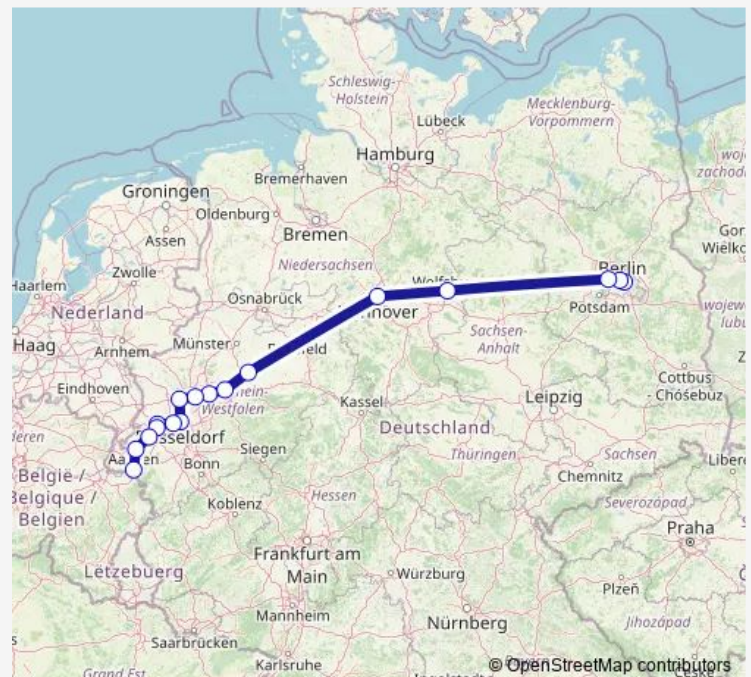

Direction

Berlin Ostbahnhof (Flixtrain) — Aachen Hbf

17 stops

[Open route schedule](#)

Berlin Ostbahnhof (Flixtrain)

Berlin Central Station (Flixtrain)

Berlin-Spandau

Wolfsburg Hbf

Hannover Hbf

Hamm(Westf)Hbf

Dortmund Hbf

Bochum Hbf

Essen Hbf

Duisburg Hbf

Düsseldorf Hbf

Neuss Hbf

Mönchengladbach Hbf

Rheydt Hbf

Erkelenz

Geilenkirchen

Aachen Hbf

Route schedule

Berlin Ostbahnhof (Flixtrain) — Aachen Hbf

Monday	—
Tuesday	—
Wednesday	—
Thursday	—
Friday	—
Saturday	—
Sunday	15:32

Route info

Direction: Berlin Ostbahnhof (Flixtrain)

Stops: 17

Trip Duration: 6 hour 2 min

Direction

Berlin Ostbahnhof (Flixtrain) — Aachen Hbf

17 stops

[Open route schedule](#)