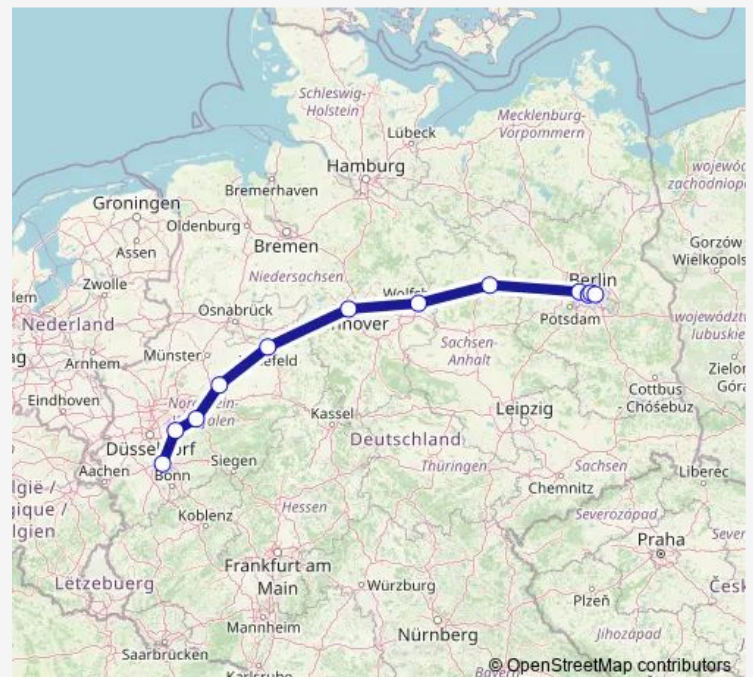

Hannover Hbf

Hamm(Westf)Hbf

Dortmund Hbf

Bochum Hbf

Essen Hbf

Duisburg Hbf

Düsseldorf Flughafen

Düsseldorf Hbf

### Route schedule

Berlin Ostbahnhof (Flixtrain) — Köln Hbf

Monday	—
Tuesday	07:32-17:32
Wednesday	07:32-17:32
Thursday	07:32-17:32
Friday	—
Saturday	—
Sunday	—

### Route info

Direction: Berlin Ostbahnhof (Flixtrain)

Stops: 13

Trip Duration: 5 hour 1 min