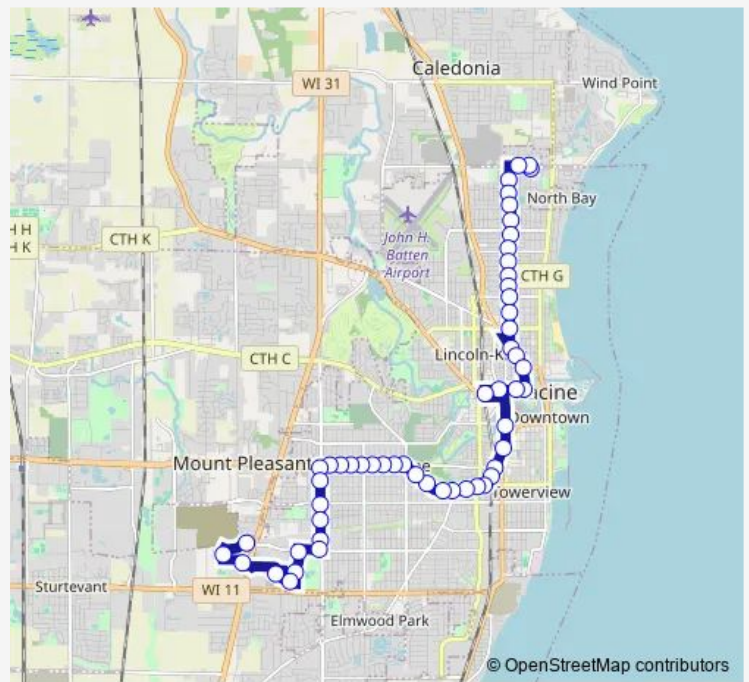

Bus 4 Route 4

[Go to website](#)

Direction
 Mienke Car Care — Shorecrest Plaza
 60 stops
[Open route schedule](#)

- Mienke Car Care
- 21st St
- Goodwill (21st St)
- 21st St & Roosevelt Ave
- Ohio St & 21st St
- Ohio St & Republic Ave
- Ohio St & Byrd Ave
- Ohio St & 16th St
- Ohio St at Shopko
- Washington Ave & Ohio St
- Washington Ave & Illinois St
- Washington Ave & Indiana St
- Washington Ave & Orchard St
- Washington Ave & Monroe Ave
- Washington Ave & West Lawn Ave
- Washington Ave & Arthur Ave
- Washington Ave & Hayes Ave
- Washington Ave & West Blvd
- Washington Ave & Quincy Ave
- Washington Ave & Wright Ave
- Washington Ave & Boyd Ave

Route schedule

Mienke Car Care — Shorecrest Plaza

Monday	21:48
Tuesday	21:48
Wednesday	21:48
Thursday	21:48
Friday	21:48
Saturday	05:48
Sunday	—

Route info
 Direction: Mienke Car Care
 Stops: 60
 Trip Duration: 0 hour 35 min

4 — Route 4

Washington Ave & Taylor Ave

Washington Ave & Phillips Ave

Washington Ave & Owen Ave

Washington Ave & 13th St

Washington Ave & 12th St

Washington Ave & Tenth St

Marquette St & 6th St

Friday 05:24-21:24

Saturday 05:54-17:54

Sunday 09:54-17:54

Route info

Direction: Three Mile & Erie (Shorecrest Plaza)

Stops: 54

Trip Duration: 0 hour 44 min

Washington Ave & 13th St