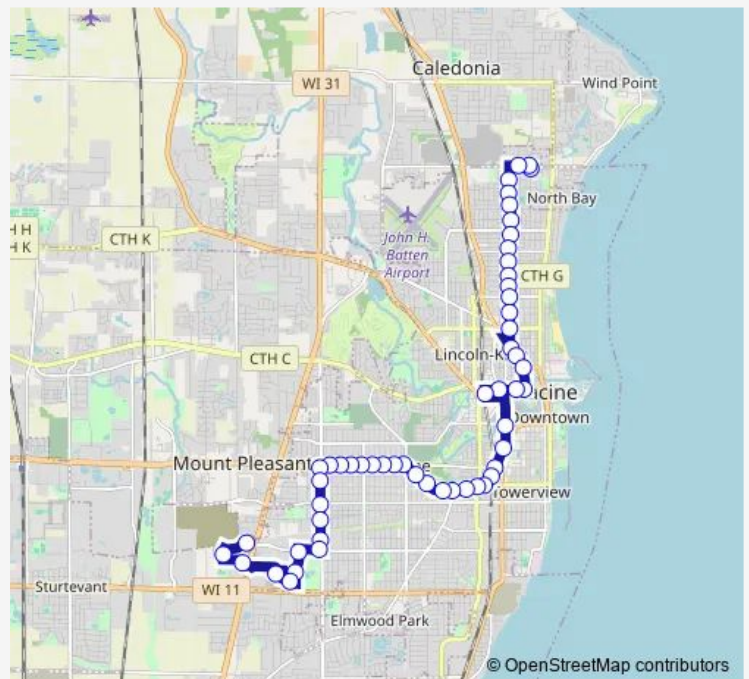

Bus 4 Route 4

[Go to website](#)

Direction
 Mienke Car Care — Shorecrest Plaza
 60 stops
[Open route schedule](#)

- Mienke Car Care
- 21st St
- Goodwill (21st St)
- 21st St & Roosevelt Ave
- Ohio St & 21st St
- Ohio St & Republic Ave
- Ohio St & Byrd Ave
- Ohio St & 16th St
- Ohio St at Shopko
- Washington Ave & Ohio St
- Washington Ave & Illinois St
- Washington Ave & Indiana St
- Washington Ave & Orchard St
- Washington Ave & Monroe Ave
- Washington Ave & West Lawn Ave
- Washington Ave & Arthur Ave
- Washington Ave & Hayes Ave
- Washington Ave & West Blvd
- Washington Ave & Quincy Ave
- Washington Ave & Wright Ave
- Washington Ave & Boyd Ave

Route schedule

Mienke Car Care — Shorecrest Plaza

Monday	21:48
Tuesday	21:48
Wednesday	21:48
Thursday	21:48
Friday	21:48
Saturday	05:48
Sunday	—

Route info

Direction: Mienke Car Care
 Stops: 60
 Trip Duration: 0 hour 35 min

4 — Route 4

Washington Ave & Taylor Ave

Washington Ave & Phillips Ave

Washington Ave & Owen Ave

Washington Ave & 13th St

Washington Ave & 12th St

Washington Ave & Tenth St

Marquette St & 6th St

Friday 05:24-21:24

Saturday 05:54-17:54

Sunday 09:54-17:54

Route info

Direction: Three Mile & Erie (Shorecrest Plaza)

Stops: 54

Trip Duration: 0 hour 44 min

Washington Ave & 13th St